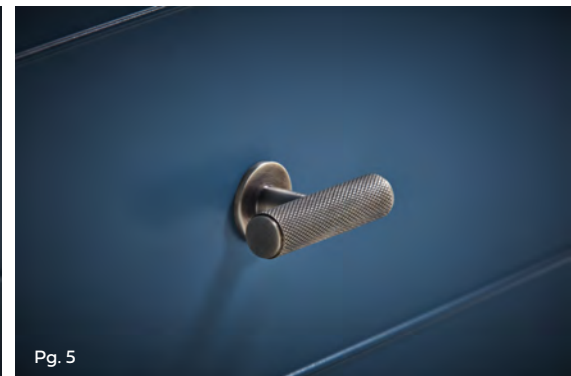

Contents

Cabinet Knobs, T-Bars & Catches	5 - 8
Cabinet Handles & Pulls	10 - 12
Cabinet Edge Pulls	13
Cabinet Appliance Pulls	14