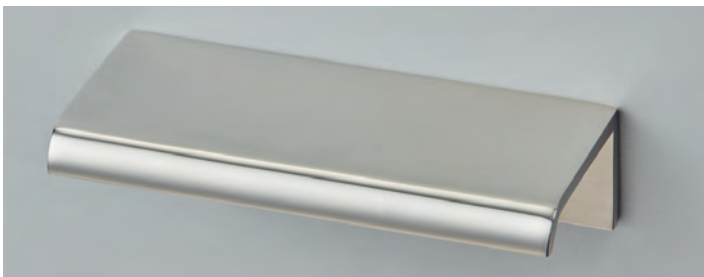

1405
Arc Cabinet Edge Pull

Finish shown: Polished Nickel