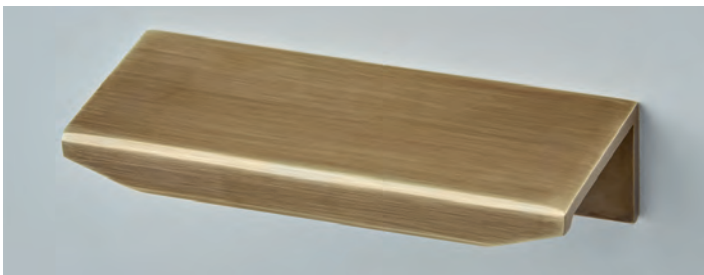

1403
Pleated Top Fix Cabinet Edge Pull

Finish shown: Light Antique Brass

1405
Arc Cabinet Edge Pull

Finish shown: Polished Nickel

1406
Arc Top Fix Cabinet Edge Pull

Finish shown: Polished Nickel

1407
Moderne Cabinet Edge Pull