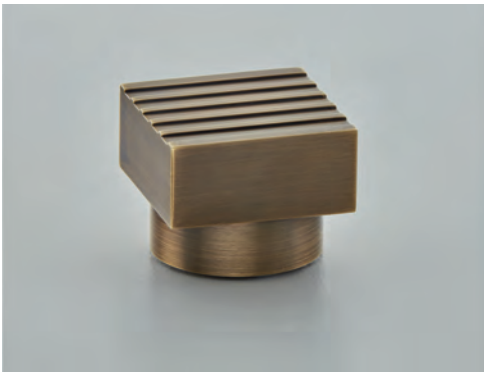

Cabinet Knobs, T-Bars & Catches

CABINET COLLECTION

7117
Elegance Cabinet Knob

• 38mm | 1½"

Finish shown: Imitation Bronze Unlacquered

161
Fusion T-Bar

• 55mm | 2¼"

Finish shown: Autumn Bronze

162
Diamond Silhouette T-Bar

• 55mm | 2¼"

Finish shown: Antique Nickel

5112
Anchor T-Bar

• 55mm | 2¼"

Finish shown: Smoked Brass

1611
Plaza Cabinet Knob

• 32mm | 1 ¼"
Finish shown: Smoked Brass

1625
Capital Cabinet Knob

• 38mm | 1 ½"
Finish shown: Light Antique Brass

174
Diamond Silhouette Cabinet Knob

• 32mm | 1 ¼"
Finish shown: Dark Bronze Metal Antique

175
Icon Cabinet Knob

• 32mm | 1 ¼"
Finish shown: Antique Brass