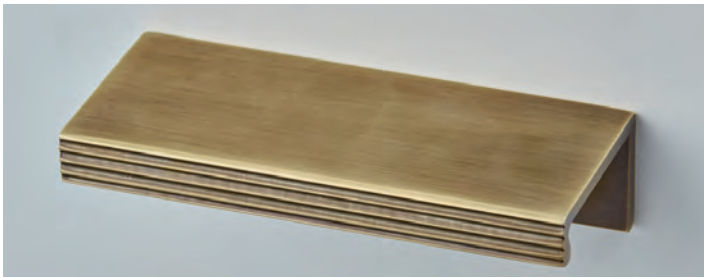

Bespoke sizes available on request.

1400
Linear Cabinet Edge Pull

Finish shown: Polished Nickel

1401
Linear Top Fix Cabinet Edge Pull

Finish shown: Polished Nickel

1402
Pleated Cabinet Edge Pull

Finish shown: Light Antique Brass