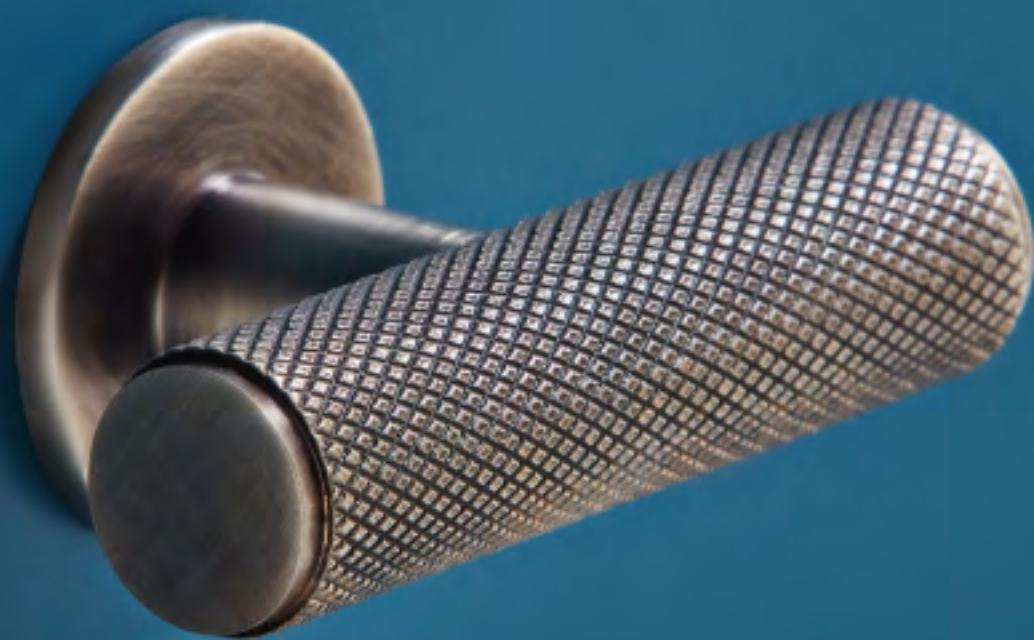

185
Round Appliance Pull

• 10" | 12" | 14"
Finish shown: Polished Brass Unlacquered

186
Quartet Appliance Pull

• 10" | 12" | 14"
Finish shown: Smoked Brass

182
Hex Appliance Pull

• 10" | 12" | 14"
Finish shown: Autumn Bronze