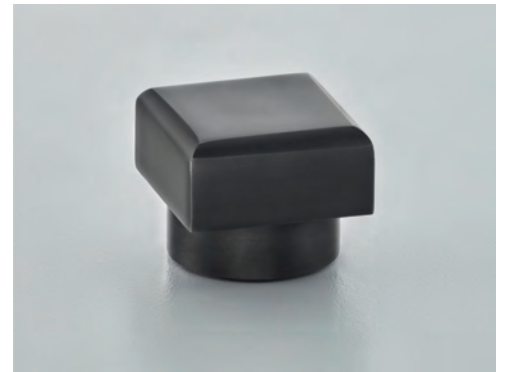

162
Diamond Silhouette T-Bar

• 55mm | 2¼"

Finish shown: Antique Nickel

5112
Anchor T-Bar

• 55mm | 2¼"

Finish shown: Smoked Brass

1611
Plaza Cabinet Knob

• 32mm | 1 ¼"
Finish shown: Smoked Brass

1625
Capital Cabinet Knob

• 38mm | 1 ½"
Finish shown: Light Antique Brass

174
Diamond Silhouette Cabinet Knob

• 32mm | 1 ¼"
Finish shown: Dark Bronze Metal Antique

175
Icon Cabinet Knob

• 32mm | 1 ¼"
Finish shown: Antique Brass

176
Roka Cabinet Knob

• 32mm | 1 ¼"
Finish shown: Autumn Bronze

177
Pillow Cabinet Knob

• 32mm | 1 ¼"
Finish shown: Imitation Bronze Unlacquered

4104
Stepped Cushion Cabinet Knob

• 32mm | 1 ¼"
Finish shown: Satin Brass

4105
Reeded Cushion Cabinet Knob

• 32mm | 1 ¼"
Finish shown: Satin Nickel

4106
Zeppelin Cabinet Knob

• 42mm | 1 21/32"
Finish shown: Imitation Bronze Metal Antique

5101
Crossed T-Bar

• 55mm | 2 1/4"

Finish shown: Smoked Brass