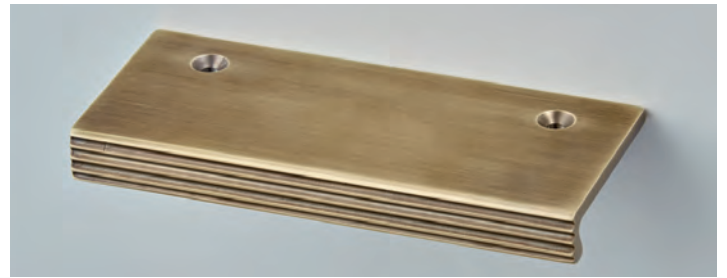

Bespoke sizes available on request.

1400
Linear Cabinet Edge Pull

Finish shown: Polished Nickel

1401
Linear Top Fix Cabinet Edge Pull

Finish shown: Polished Nickel

1402
Pleated Cabinet Edge Pull

Finish shown: Light Antique Brass