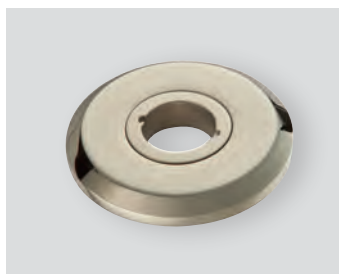

190
Apex Lever
 • 120mm (4 ¾") – **190** | 150mm (6") – **190EXT**
 Finish shown: Polished Nickel
 Shown here with our **223** Rose

Roses for Door Levers

ELEMENTS BY CROFT

Concealed Lever Roses to complement your Elements Lever Handle choice.

210
Plain Round Rose
• 50mm diameter
Finish shown: Polished Nickel
Sprung version available – **210S**

211
Edge Step Round Rose
• 50mm diameter
Finish shown: Polished Nickel

212
Double Step Round Rose
• 50mm diameter
Finish shown: Polished Nickel

213
Reeded Round Rose
• 50mm diameter
Finish shown: Polished Nickel

214
Swept Round Rose
• 50mm diameter
Finish shown: Polished Nickel

215
Pillow Round Rose
• 50mm diameter
Finish shown: Polished Nickel

220
Plain Square Rose
• 50 x 50mm
Finish shown: Polished Nickel
Sprung version available – **220S**

221
Edge Step Square Rose
• 50 x 50mm
Finish shown: Polished Nickel

222
Half Step Square Rose
• 50 x 50mm
Finish shown: Polished Nickel