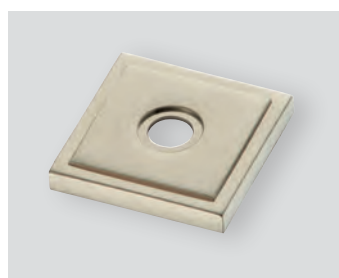

240
Round Plain Turn Rose

• 38mm diameter
Finish shown: Polished Nickel

241
Round Step Turn Rose

• 38mm diameter
Finish shown: Polished Nickel

242
Round Reeded Turn Rose

• 38mm diameter
Finish shown: Polished Nickel

244
Round Pillow Turn Rose

• 38mm diameter
Finish shown: Polished Nickel

246
Square Plain Turn Rose

• 44 x 44mm
Finish shown: Polished Nickel

247
Square Step Turn Rose

• 44 x 44mm
Finish shown: Polished Nickel

248
Square Straight Step Turn Rose

• 44 x 44mm
Finish shown: Polished Nickel

249
Square Pillow Turn Rose

• 44 x 44mm
Finish shown: Polished Nickel

Escutcheons

ELEMENTS BY CROFT

230
Round Plain Escutcheon
 • 50mm diameter
 Finish shown: Polished Nickel