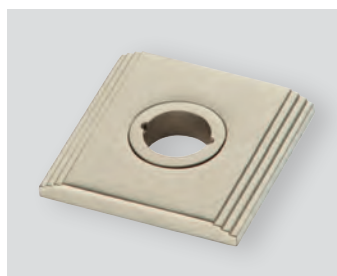

210
Plain Round Rose
• 50mm diameter
Finish shown: Polished Nickel
Sprung version available – **210S**

211
Edge Step Round Rose
• 50mm diameter
Finish shown: Polished Nickel

212
Double Step Round Rose
• 50mm diameter
Finish shown: Polished Nickel

213
Reeded Round Rose
• 50mm diameter
Finish shown: Polished Nickel

214
Swept Round Rose
• 50mm diameter
Finish shown: Polished Nickel

215
Pillow Round Rose
• 50mm diameter
Finish shown: Polished Nickel

220
Plain Square Rose
• 50 x 50mm
Finish shown: Polished Nickel
Sprung version available – **220S**

221
Edge Step Square Rose
• 50 x 50mm
Finish shown: Polished Nickel

222
Half Step Square Rose
• 50 x 50mm
Finish shown: Polished Nickel

223
Stepped Square Rose
• 50 x 50mm
Finish shown: Polished Nickel

224
Straight Stepped Square Rose
Rose
• 50 x 50mm
Finish shown: Polished Nickel

225
Pillow Square Rose
• 50 x 50mm
Finish shown: Polished Nickel