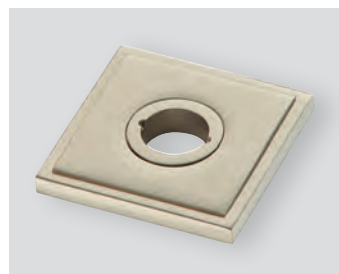

210
Plain Round Rose
• 50mm diameter
Finish shown: Polished Nickel
Sprung version available – **210S**

211
Edge Step Round Rose
• 50mm diameter
Finish shown: Polished Nickel

212
Double Step Round Rose
• 50mm diameter
Finish shown: Polished Nickel

213
Reeded Round Rose
• 50mm diameter
Finish shown: Polished Nickel

214
Swept Round Rose
• 50mm diameter
Finish shown: Polished Nickel

215
Pillow Round Rose
• 50mm diameter
Finish shown: Polished Nickel

220
Plain Square Rose
• 50 x 50mm
Finish shown: Polished Nickel
Sprung version available – **220S**

221
Edge Step Square Rose
• 50 x 50mm
Finish shown: Polished Nickel

222
Half Step Square Rose
• 50 x 50mm
Finish shown: Polished Nickel