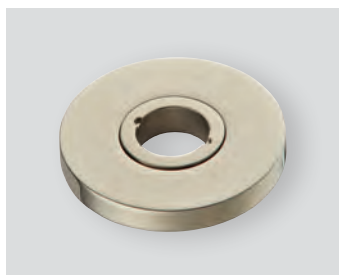

160D
Diamond Silhouette Lever
 • 125mm (5") – **160D** | 150mm (6") – **160DXT**
 Finish shown: Polished Nickel
 Shown here with our **211** Rose

160S
Spiral Silhouette Lever
 • 125mm (5") – **160S** | 150mm (6") – **160SXT**
 Finish shown: Polished Nickel
 Shown here with our **220** Rose

170
Horizon Lever
 • 120mm (4 ¾") – **170** | 150mm (6") – **170EXT**
 Finish shown: Polished Nickel
 Shown here with our **212** Rose

180
Wave Lever
 • 120mm (4 ¾") – **180** | 150mm (6") – **180EXT**
 Finish shown: Polished Nickel
 Shown here with our **215** Rose

190
Apex Lever
 • 120mm (4 ¾") – **190** | 150mm (6") – **190EXT**
 Finish shown: Polished Nickel
 Shown here with our **223** Rose

Roses for Door Levers

ELEMENTS BY CROFT

Concealed Lever Roses to complement your Elements Lever Handle choice.

210
Plain Round Rose
• 50mm diameter
Finish shown: Polished Nickel
Sprung version available – **210S**

211
Edge Step Round Rose
• 50mm diameter
Finish shown: Polished Nickel

212
Double Step Round Rose
• 50mm diameter
Finish shown: Polished Nickel