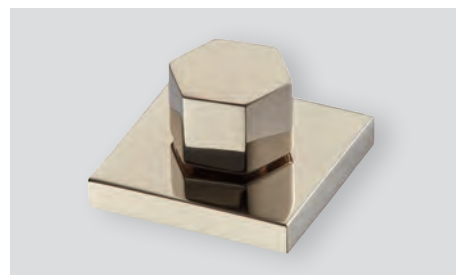

184
Hex Turn

• 22 x 16mm
Finish shown: Polished Nickel
Shown here with – **246** Turn Rose