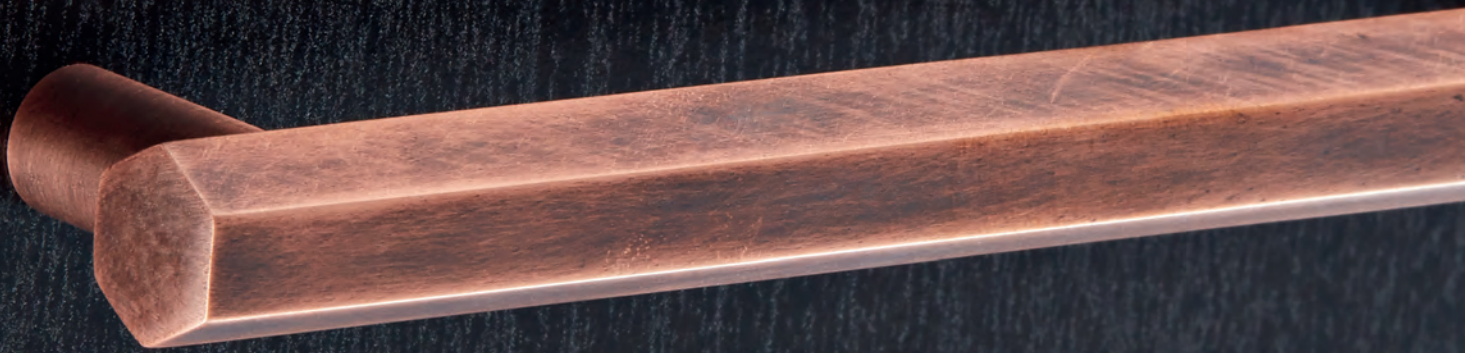

194
Hex Cabinet Handle
 Available in the following sizes:
 • 152mm | 220mm
 Finish shown: Polished Nickel

Suitable for maximum door thickness 35mm.

Art Deco Suite

7001
Lever Lock Furniture

• 148 x 41mm
Finish shown: Dark Bronze Metal Antique
Also available as:
7001B – Bathroom Furniture
7001E – Euro Profile Furniture
7001L – Latch Furniture