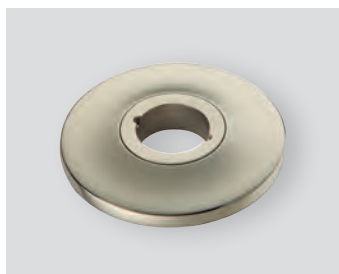

190
Apex Lever
 • 120mm (4 ¾") – **190** | 150mm (6") – **190EXT**
 Finish shown: Polished Nickel
 Shown here with our **223** Rose

Roses for Door Levers

ELEMENTS BY CROFT

Concealed Lever Roses to complement your Elements Lever Handle choice.

210
Plain Round Rose
• 50mm diameter
Finish shown: Polished Nickel
Sprung version available – **210S**

211
Edge Step Round Rose
• 50mm diameter
Finish shown: Polished Nickel

212
Double Step Round Rose
• 50mm diameter
Finish shown: Polished Nickel

213
Reeded Round Rose
• 50mm diameter
Finish shown: Polished Nickel

214
Swept Round Rose
• 50mm diameter
Finish shown: Polished Nickel

215
Pillow Round Rose
• 50mm diameter
Finish shown: Polished Nickel

220
Plain Square Rose
• 50 x 50mm
Finish shown: Polished Nickel
Sprung version available – **220S**

221
Edge Step Square Rose
• 50 x 50mm
Finish shown: Polished Nickel

222
Half Step Square Rose
• 50 x 50mm
Finish shown: Polished Nickel