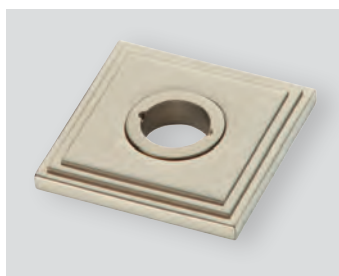

210
Plain Round Rose
• 50mm diameter
Finish shown: Polished Nickel
Sprung version available – **210S**

211
Edge Step Round Rose
• 50mm diameter
Finish shown: Polished Nickel

212
Double Step Round Rose
• 50mm diameter
Finish shown: Polished Nickel

213
Reeded Round Rose
• 50mm diameter
Finish shown: Polished Nickel

214
Swept Round Rose
• 50mm diameter
Finish shown: Polished Nickel

215
Pillow Round Rose
• 50mm diameter
Finish shown: Polished Nickel

220
Plain Square Rose
• 50 x 50mm
Finish shown: Polished Nickel
Sprung version available – **220S**

221
Edge Step Square Rose
• 50 x 50mm
Finish shown: Polished Nickel

222
Half Step Square Rose
• 50 x 50mm
Finish shown: Polished Nickel