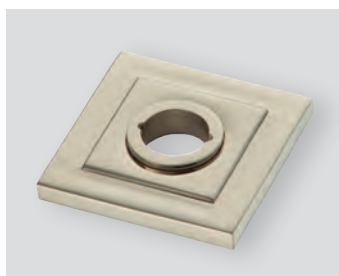

210
Plain Round Rose
• 50mm diameter
Finish shown: Polished Nickel
Sprung version available – **210S**

211
Edge Step Round Rose
• 50mm diameter
Finish shown: Polished Nickel

212
Double Step Round Rose
• 50mm diameter
Finish shown: Polished Nickel

213
Reeded Round Rose
• 50mm diameter
Finish shown: Polished Nickel

214
Swept Round Rose
• 50mm diameter
Finish shown: Polished Nickel

215
Pillow Round Rose
• 50mm diameter
Finish shown: Polished Nickel

220
Plain Square Rose
• 50 x 50mm
Finish shown: Polished Nickel
Sprung version available – **220S**

221
Edge Step Square Rose
• 50 x 50mm
Finish shown: Polished Nickel

222
Half Step Square Rose
• 50 x 50mm
Finish shown: Polished Nickel