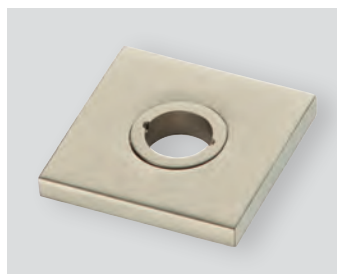

190
Apex Lever
 • 120mm (4 ¾") – **190** | 150mm (6") – **190EXT**
 Finish shown: Polished Nickel
 Shown here with our **223** Rose

Roses for Door Levers

ELEMENTS BY CROFT

Concealed Lever Roses to complement your Elements Lever Handle choice.

210
Plain Round Rose
• 50mm diameter
Finish shown: Polished Nickel
Sprung version available – **210S**

211
Edge Step Round Rose
• 50mm diameter
Finish shown: Polished Nickel

212
Double Step Round Rose
• 50mm diameter
Finish shown: Polished Nickel

213
Reeded Round Rose
• 50mm diameter
Finish shown: Polished Nickel

214
Swept Round Rose
• 50mm diameter
Finish shown: Polished Nickel

215
Pillow Round Rose
• 50mm diameter
Finish shown: Polished Nickel

220
Plain Square Rose
• 50 x 50mm
Finish shown: Polished Nickel
Sprung version available – **220S**

221
Edge Step Square Rose
• 50 x 50mm
Finish shown: Polished Nickel

222
Half Step Square Rose
• 50 x 50mm
Finish shown: Polished Nickel