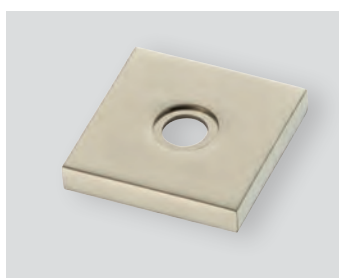

240
Round Plain Turn Rose

• 38mm diameter
Finish shown: Polished Nickel

241
Round Step Turn Rose

• 38mm diameter
Finish shown: Polished Nickel

242
Round Reeded Turn Rose

• 38mm diameter
Finish shown: Polished Nickel

244
Round Pillow Turn Rose

• 38mm diameter
Finish shown: Polished Nickel

246
Square Plain Turn Rose

• 44 x 44mm
Finish shown: Polished Nickel

247
Square Step Turn Rose

• 44 x 44mm
Finish shown: Polished Nickel

248
Square Straight Step Turn Rose

• 44 x 44mm
Finish shown: Polished Nickel

249
Square Pillow Turn Rose

• 44 x 44mm
Finish shown: Polished Nickel

Escutcheons

ELEMENTS BY CROFT

230
Round Plain Escutcheon
 • 50mm diameter
 Finish shown: Polished Nickel