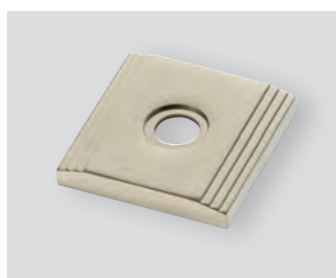

240
Round Plain Turn Rose

• 38mm diameter
Finish shown: Polished Nickel

241
Round Step Turn Rose

• 38mm diameter
Finish shown: Polished Nickel

242
Round Reeded Turn Rose

• 38mm diameter
Finish shown: Polished Nickel

244
Round Pillow Turn Rose

• 38mm diameter
Finish shown: Polished Nickel

246
Square Plain Turn Rose

• 44 x 44mm
Finish shown: Polished Nickel

247
Square Step Turn Rose

• 44 x 44mm
Finish shown: Polished Nickel

248
Square Straight Step Turn Rose

• 44 x 44mm
Finish shown: Polished Nickel

249
Square Pillow Turn Rose

• 44 x 44mm
Finish shown: Polished Nickel

Escutcheons

ELEMENTS BY CROFT

230
Round Plain Escutcheon
 • 50mm diameter
 Finish shown: Polished Nickel