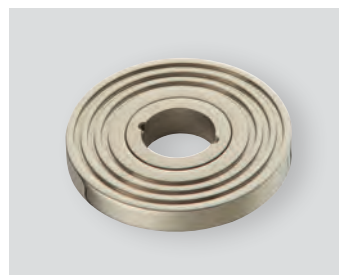

160D
Diamond Silhouette Lever
 • 125mm (5") – **160D** | 150mm (6") – **160DXT**
 Finish shown: Polished Nickel
 Shown here with our **211** Rose

160S
Spiral Silhouette Lever
 • 125mm (5") – **160S** | 150mm (6") – **160SXT**
 Finish shown: Polished Nickel
 Shown here with our **220** Rose

190
Apex Lever
 • 120mm (4 ¾") – **190** | 150mm (6") – **190EXT**
 Finish shown: Polished Nickel
 Shown here with our **223** Rose

Roses for Door Levers

ELEMENTS BY CROFT

Concealed Lever Roses to complement your Elements Lever Handle choice.

210
Plain Round Rose
• 50mm diameter
Finish shown: Polished Nickel
Sprung version available – **210S**

211
Edge Step Round Rose
• 50mm diameter
Finish shown: Polished Nickel

212
Double Step Round Rose
• 50mm diameter
Finish shown: Polished Nickel

213
Reeded Round Rose
• 50mm diameter
Finish shown: Polished Nickel

214
Swept Round Rose
• 50mm diameter
Finish shown: Polished Nickel

215
Pillow Round Rose
• 50mm diameter
Finish shown: Polished Nickel