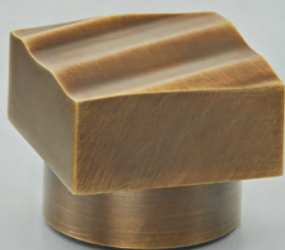

L303
Lunar Pull Handle
· 9" / 229mm
Finish shown: Light Antique Brass

Wave

TEXTURED COLLECTION

W301
Wave Lever Handle

· 120mm

Finish shown: Light Antique Brass

W302
Wave Cabinet Knob

· 1.1/4" / 32mm