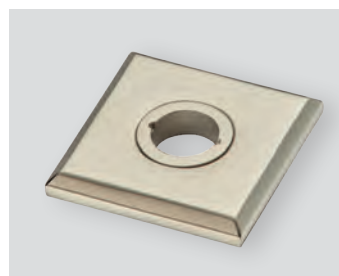

210
Plain Round Rose
• 50mm diameter
Finish shown: Polished Nickel
Sprung version available – **210S**

211
Edge Step Round Rose
• 50mm diameter
Finish shown: Polished Nickel

212
Double Step Round Rose
• 50mm diameter
Finish shown: Polished Nickel

213
Reeded Round Rose
• 50mm diameter
Finish shown: Polished Nickel

214
Swept Round Rose
• 50mm diameter
Finish shown: Polished Nickel

215
Pillow Round Rose
• 50mm diameter
Finish shown: Polished Nickel

220
Plain Square Rose
• 50 x 50mm
Finish shown: Polished Nickel
Sprung version available – **220S**

221
Edge Step Square Rose
• 50 x 50mm
Finish shown: Polished Nickel

222
Half Step Square Rose
• 50 x 50mm
Finish shown: Polished Nickel

223
Stepped Square Rose
• 50 x 50mm
Finish shown: Polished Nickel

224
Straight Stepped Square Rose
Rose
• 50 x 50mm
Finish shown: Polished Nickel

225
Pillow Square Rose
• 50 x 50mm
Finish shown: Polished Nickel