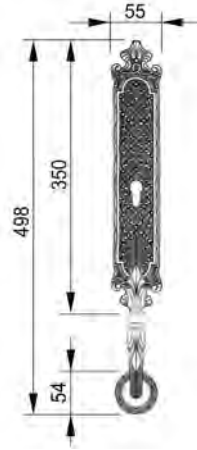

OX4631.D00.01
Individual sale