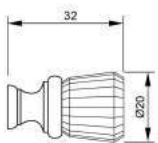

OZ5740.000.00