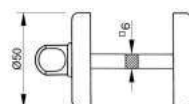

0BC060.000.01

Individual sale