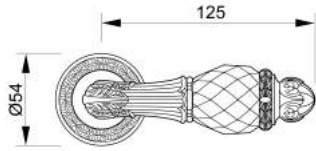

OR6541.000.71