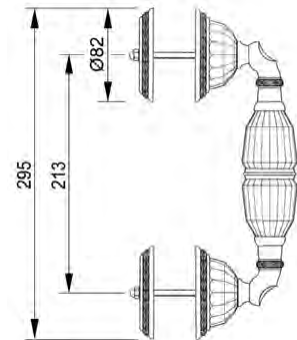

VARIATIONS

Possible variations on door hardware products

CODE	DESCRIPTION
000	LEVER HANDLE SET WITHOUT KEYHOLE
100	HALF LEVER HANDLE SET - RIGHT OPENING
200	HALF LEVER HANDLE SET - LEFT OPENING
85Y	LEVER HANDLE SET ON PLATE WITH EURO PROFILE KEYHOLE AT 85mm
70P	LEVER HANDLE SET ON PLATE WITH PRIVACY BUTTON AT 70mm

OP6248.000.50

OP6548.000.01

EY2719.B00.01
Individual sale

Key hole scutcheon euro type

PULL HANDLES WITH EXCLUSIVE CRYSTALS FROM SWAROVSKI

ON6204.000.01
Individual sale

Holding back rose

chimsilc
00-0 000