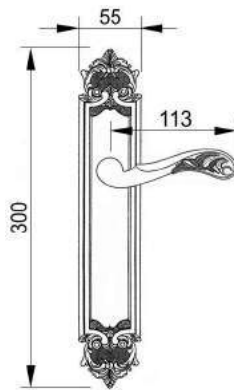

0R6560.000.44