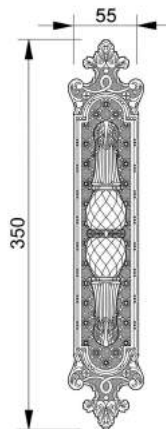

VARIATIONS

Possible variations on door hardware products

CODE	DESCRIPTION
000	LEVER HANDLE SET WITHOUT KEYHOLE
100	HALF LEVER HANDLE SET - RIGHT OPENING
200	HALF LEVER HANDLE SET - LEFT OPENING
85Y	LEVER HANDLE SET ON PLATE WITH EURO PROFILE KEYHOLE AT 85mm
70P	LEVER HANDLE SET ON PLATE WITH PRIVACY BUTTON AT 70mm

OR7041.N00.71

OR7041.000.01

OD4645.000.01
Turn knob

OM4605.S00.01
Individual sale

OM4605.SN0.12
Individual sale

EXCLUSIVE CRYSTALS FROM SWAROVSKI SERIE
HANDLES, TURN KNOBS AND PULL HANDLES

OR6216.000.50

OR6220.000.01