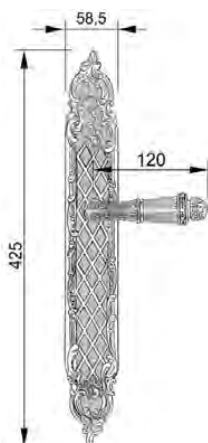

0A1720.85Y.30