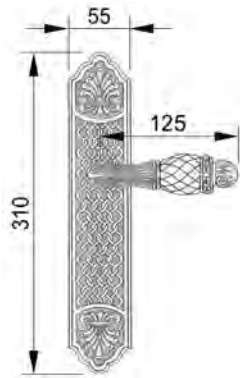

0A3041.85Y.01