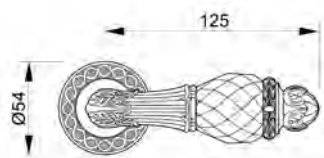

OR7041.000.01