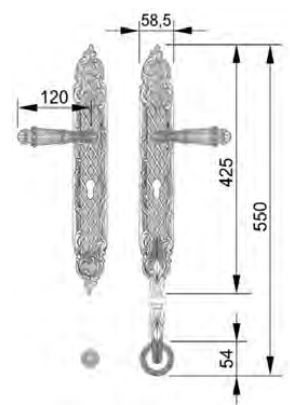

OA1741.B00.71