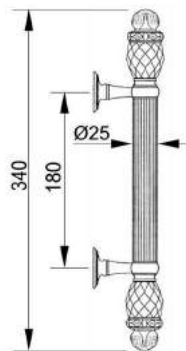

VARIATIONS

Possible variations on door hardware products

CODE	DESCRIPTION
000	LEVER HANDLE SET WITHOUT KEYHOLE
100	HALF LEVER HANDLE SET - RIGHT OPENING
200	HALF LEVER HANDLE SET - LEFT OPENING
85Y	LEVER HANDLE SET ON PLATE WITH EURO PROFILE KEYHOLE AT 85mm
70P	LEVER HANDLE SET ON PLATE WITH PRIVACY BUTTON AT 70mm

CODE	DESCRIPTION
90P	LEVER HANDLE SET ON PLATE WITH PRIVACY BUTTON AT 90mm
EY0	LEVER HANDLE SET ON ROSES WITH EURO PROFILE KEYHOLE ESCUTCHEONS
BC0	LEVER HANDLE SET ON ROSES WITH CAPSULE KEYHOLE ESCUTCHEONS
BH0	LEVER HANDLE SET ON ROSES WITH ENGLISH/DUTCH KEYHOLE ESCUTCHEONS

Set 0N4763.000.01
Individual sale 0N4762.000.01

Set 0N4761.N00.01
Individual sale 0N4760.N00.01

Set 0N4761.000.01
Individual sale 0N4760.000.01

Set 0N4767.C00.44
Individual sale 0N4766.C00.44

Set 0N4765.C00.01
Individual sale 0N4764.C00.01

Set 0N4767.000.01

Individual sale 0N4766.000.01

Set 0N4765.000.01

Individual sale 0N4764.000.01

Set ON4765.N00.62

Individual sale ON4764.N00.62

BACK TO BACK PULL HANDLE ASSEMBLY SYSTEM

PREVIOUS HOLES IN WOOD OR GLASS