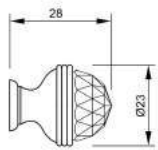

OZ5739.000.00