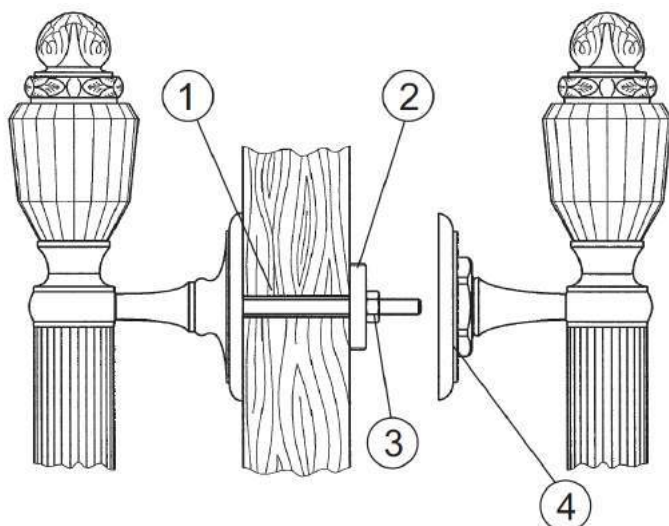

Set 0N4767.000.01

Individual sale 0N4766.000.01

Set 0N4765.000.01

Individual sale 0N4764.000.01

Set ON4765.N00.62

Individual sale ON4764.N00.62

BACK TO BACK PULL HANDLE ASSEMBLY SYSTEM

PREVIOUS HOLES IN WOOD OR GLASS

INSTALLATION

- 1 - Screw the stud on the external pull handle
- 2 - Threading the piece on de stud
- 3 - Threading the nut on the stud
- 4 - Screw the internal pull handle on the piece 2

OK2569.000.71
Individual sale