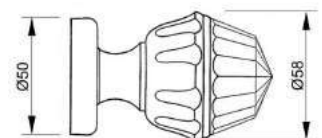

DOOR TURN KNOBS WITH SWAROVSKI CRYSTAL