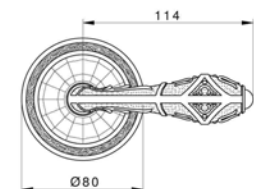

EXCLUSIVE CRYSTALS FROM SWAROVSKI SERIE
HANDLES, TURN KNOBS AND PULL HANDLES