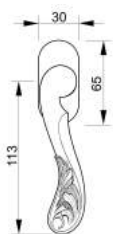

0V0734.000.44
Individual sale