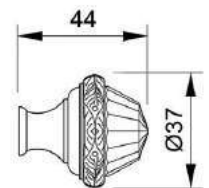

OZ5746.000.43