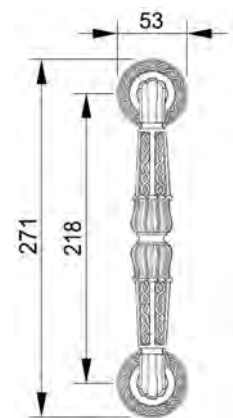

ON7002.000.01
Individual sale