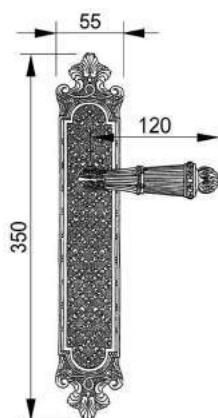

0R6520.000.30