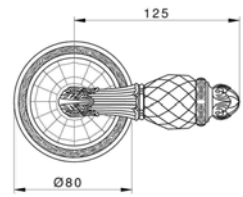

OR6241.000.01