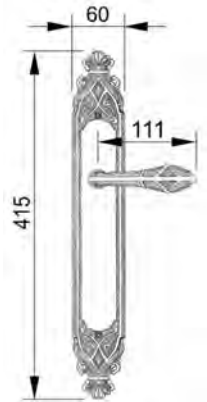

OR7134.000.44