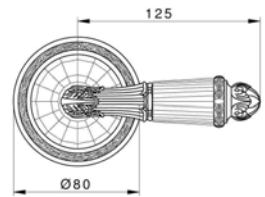

OR6260.000.01