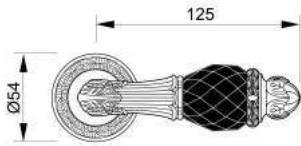

OR6541.N00.44