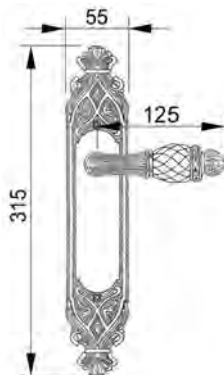

0A3441.000.71