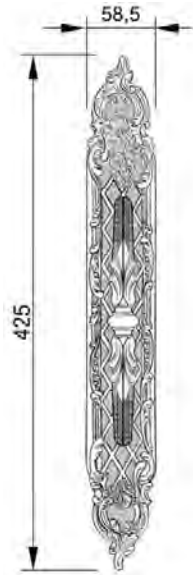

VARIATIONS

Possible variations on door hardware products

CODE	DESCRIPTION
000	LEVER HANDLE SET WITHOUT KEYHOLE
100	HALF LEVER HANDLE SET - RIGHT OPENING
200	HALF LEVER HANDLE SET - LEFT OPENING
85Y	LEVER HANDLE SET ON PLATE WITH EURO PROFILE KEYHOLE AT 85mm
70P	LEVER HANDLE SET ON PLATE WITH PRIVACY BUTTON AT 70mm

OJ3007.SNZ85.71
Fixed knob

OJ3007.SZ85.01
Fixed knob

0A1616.000.44

0R6516.000.44

0A1716.000.01

0A1620.85Y.01

0A1720.85Y.30

OM1602.000.30
Individual sale