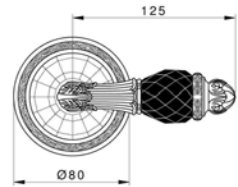

OR6241.N00.50