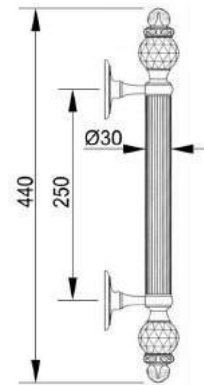

VARIATIONS

Possible variations on door hardware products

CODE	DESCRIPTION
000	LEVER HANDLE SET WITHOUT KEYHOLE
100	HALF LEVER HANDLE SET - RIGHT OPENING
200	HALF LEVER HANDLE SET - LEFT OPENING
85Y	LEVER HANDLE SET ON PLATE WITH EURO PROFILE KEYHOLE AT 85mm
70P	LEVER HANDLE SET ON PLATE WITH PRIVACY BUTTON AT 70mm

CODE	DESCRIPTION
90P	LEVER HANDLE SET ON PLATE WITH PRIVACY BUTTON AT 90mm
EY0	LEVER HANDLE SET ON ROSES WITH EURO PROFILE KEYHOLE ESCUTCHEONS
BC0	LEVER HANDLE SET ON ROSES WITH CAPSULE KEYHOLE ESCUTCHEONS
BH0	LEVER HANDLE SET ON ROSES WITH ENGLISH/DUTCH KEYHOLE ESCUTCHEONS

Set 0N4763.000.01
Individual sale 0N4762.000.01

Set 0N4761.N00.01
Individual sale 0N4760.N00.01

Set 0N4761.000.01
Individual sale 0N4760.000.01

Set 0N4767.C00.44
Individual sale 0N4766.C00.44

Set 0N4765.C00.01
Individual sale 0N4764.C00.01

Set 0N4767.000.01

Individual sale 0N4766.000.01

Set 0N4765.000.01

Individual sale 0N4764.000.01

Set ON4765.N00.62

Individual sale ON4764.N00.62

BACK TO BACK PULL HANDLE ASSEMBLY SYSTEM

PREVIOUS HOLES IN WOOD OR GLASS