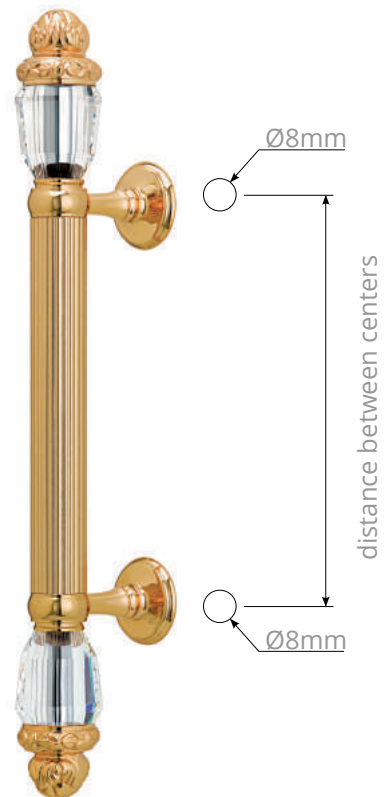

CODE	DESCRIPTION
N	PULL HANDLE ON ROSES
P	KNOB LEVER SET ON ROSES
R	LEVER HANDLE SET ON ROSES
S	PRIVACY KNOB
V	WINDOW LEVER HANDLE
EY	KEY HOLE SCUTCHEON ROSE - EURO PROFILE CYLINDER HOLE
WC	PRIVACY KNOB SET WITH EMERGENCY REALISE ON ROSES

VARIATIONS

Possible variations on door hardware products

CODE	DESCRIPTION
000	LEVER HANDLE SET WITHOUT KEYHOLE
100	HALF LEVER HANDLE SET - RIGHT OPENING
200	HALF LEVER HANDLE SET - LEFT OPENING
85Y	LEVER HANDLE SET ON PLATE WITH EURO PROFILE KEYHOLE AT 85mm
70P	LEVER HANDLE SET ON PLATE WITH PRIVACY BUTTON AT 70mm

Set 0N4767.000.01

Individual sale 0N4766.000.01

Set 0N4765.000.01

Individual sale 0N4764.000.01

Set ON4765.N00.62

Individual sale ON4764.N00.62

BACK TO BACK PULL HANDLE ASSEMBLY SYSTEM

PREVIOUS HOLES IN WOOD OR GLASS

OK2573.B00.21
Individual sale

OK0178.000.21
Individual sale

KEYHOLE ESCUTCHEON AND PRIVACY BUTTON

0WC065.6MM.01

0BC065.000.01
Individual sale

0EY065.000.71
Individual sale

0WC070.6MM.71

0BC070.000.71
Individual sale