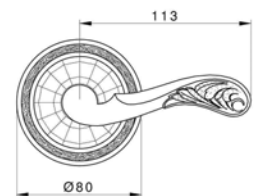

EXCLUSIVE CRYSTALS FROM SWAROVSKI SERIE
HANDLES, TURN KNOBS AND PULL HANDLES