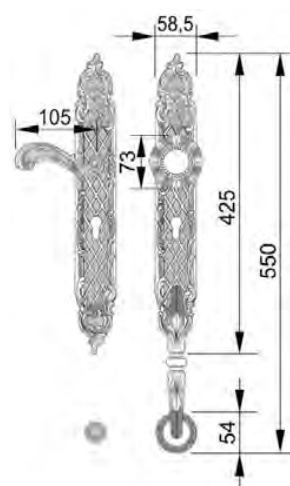

OJ1607.L85.44
Turn knob