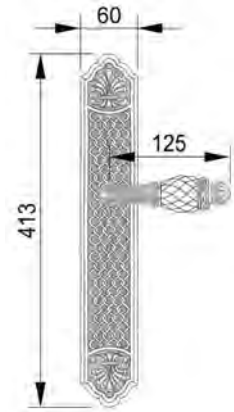

0A3141.N85.71