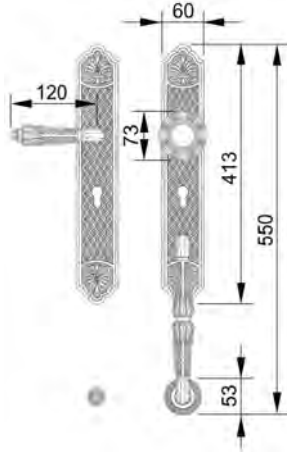

OJ3007.85Y.01