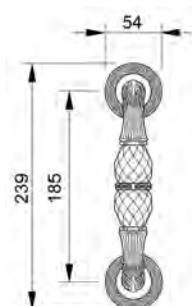

ON7005.SN0.01
Individual sale