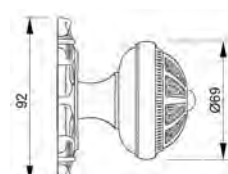

CENTER DOOR FIXED KNOBS

OC0594.595.01
Individual sale