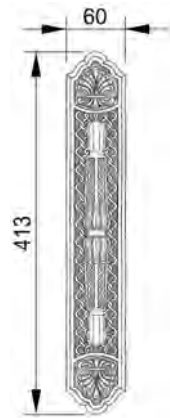

OM3002.000.01
Individual sale