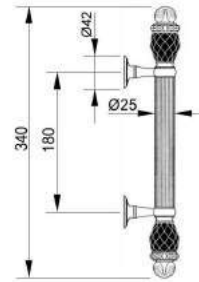

VARIATIONS

Possible variations on door hardware products

CODE	DESCRIPTION
000	LEVER HANDLE SET WITHOUT KEYHOLE
100	HALF LEVER HANDLE SET - RIGHT OPENING
200	HALF LEVER HANDLE SET - LEFT OPENING
85Y	LEVER HANDLE SET ON PLATE WITH EURO PROFILE KEYHOLE AT 85mm
70P	LEVER HANDLE SET ON PLATE WITH PRIVACY BUTTON AT 70mm

CODE	DESCRIPTION
90P	LEVER HANDLE SET ON PLATE WITH PRIVACY BUTTON AT 90mm
EY0	LEVER HANDLE SET ON ROSES WITH EURO PROFILE KEYHOLE ESCUTCHEONS
BC0	LEVER HANDLE SET ON ROSES WITH CAPSULE KEYHOLE ESCUTCHEONS
BH0	LEVER HANDLE SET ON ROSES WITH ENGLISH/DUTCH KEYHOLE ESCUTCHEONS

Set 0N4767.000.01

Individual sale 0N4766.000.01

Set 0N4765.000.01

Individual sale 0N4764.000.01

Set ON4765.N00.62

Individual sale ON4764.N00.62

BACK TO BACK PULL HANDLE ASSEMBLY SYSTEM

PREVIOUS HOLES IN WOOD OR GLASS