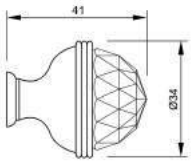

OZ5738.000.00