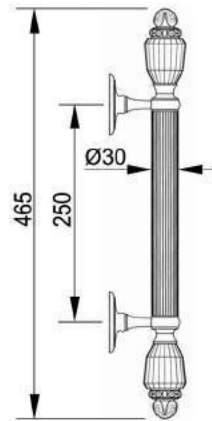

Set 0N4767.C00.44
Individual sale 0N4766.C00.44