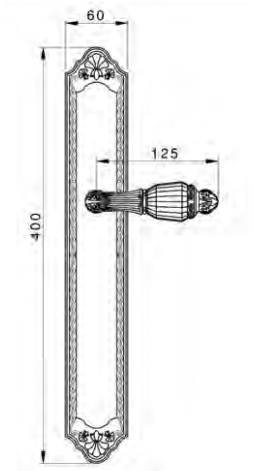

0M2905.SN0.01
Individual sale