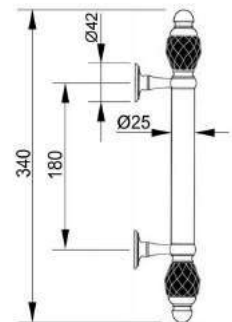

Set 0N4761.N00.01
Individual sale 0N4760.N00.01