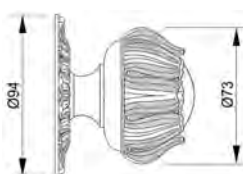

OC3416.000.44
Individual sale