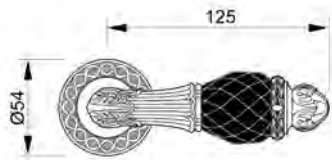

OR7041.N00.71