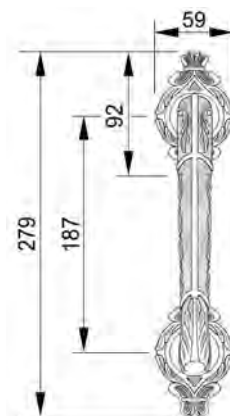

0M3402.000.44
Individual sale