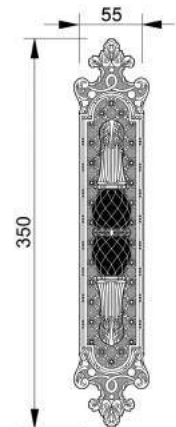

VARIATIONS

Possible variations on door hardware products

CODE	DESCRIPTION
000	LEVER HANDLE SET WITHOUT KEYHOLE
100	HALF LEVER HANDLE SET - RIGHT OPENING
200	HALF LEVER HANDLE SET - LEFT OPENING
85Y	LEVER HANDLE SET ON PLATE WITH EURO PROFILE KEYHOLE AT 85mm
70P	LEVER HANDLE SET ON PLATE WITH PRIVACY BUTTON AT 70mm

OR7041.N00.71

OR7041.000.01

OD4645.000.01
Turn knob

OM4605.S00.01
Individual sale

OM4605.SN0.12
Individual sale

EXCLUSIVE CRYSTALS FROM SWAROVSKI SERIE
HANDLES, TURN KNOBS AND PULL HANDLES

OR6216.000.50

OR6220.000.01