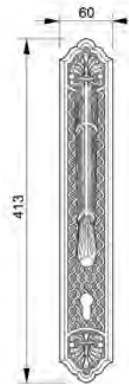

OM3003.B00.44
Individual sale