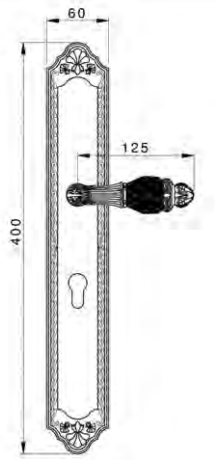

0A2941.B00.01