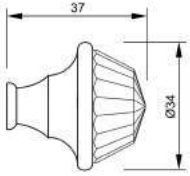

FURNITURE KNOBS
Individual sale products

OZ5741.000.00