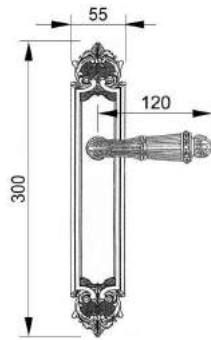

0A3720.85Y.34