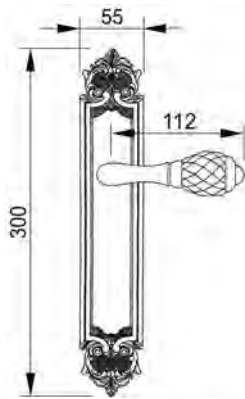

0A3840.N00.01