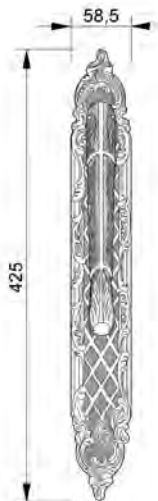

OM1603.BY0.71
Individual sale