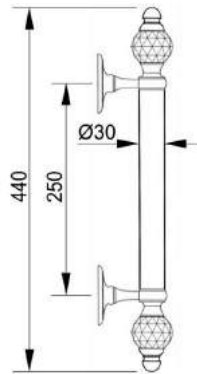

Set 0N4763.000.01
Individual sale 0N4762.000.01