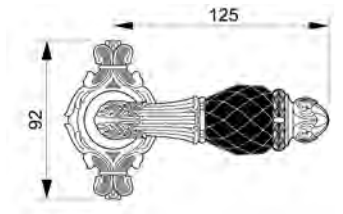

OWC073.B06.71