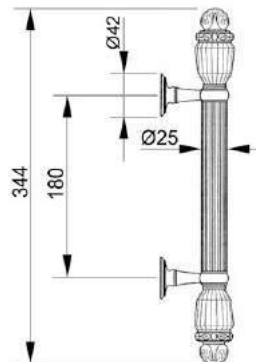

Set 0N4765.C00.01
Individual sale 0N4764.C00.01