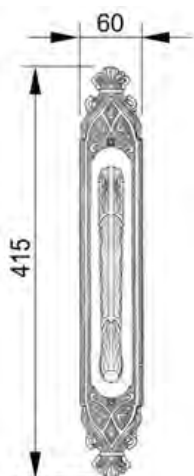

0M3403.B00.44
Individual sale