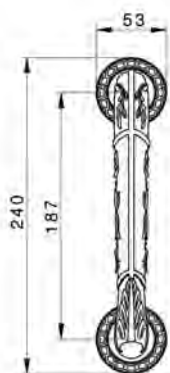

0M3203.000.01
Individual sale