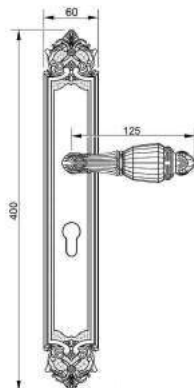

0A3741.N85.01