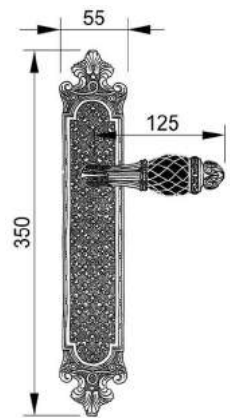

0A4640.N00.71