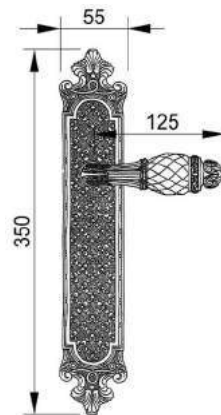

0A4640.000.01