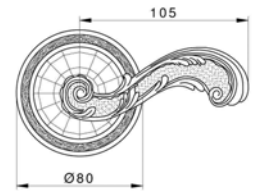

OR6220.000.01