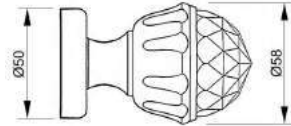

DOOR TURN KNOBS WITH SWAROVSKI CRYSTAL

OP6045.000.01