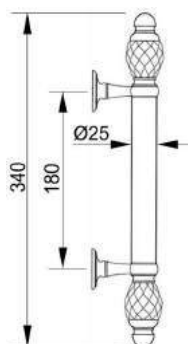

Set 0N4761.000.01
Individual sale 0N4760.000.01