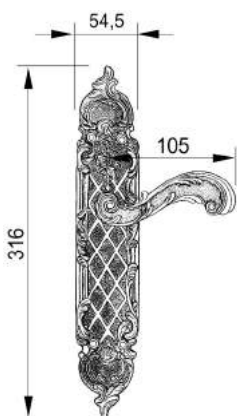

0A1620.85Y.01