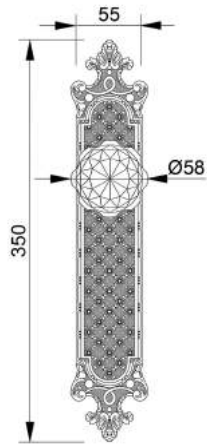

OD4645.000.01
Turn knob