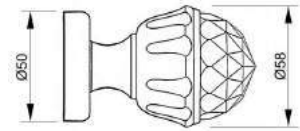

OP6045.N00.50