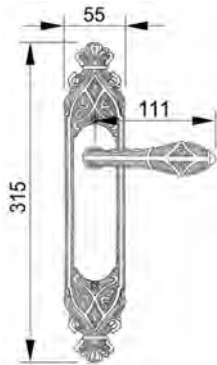

0A3434.000.44