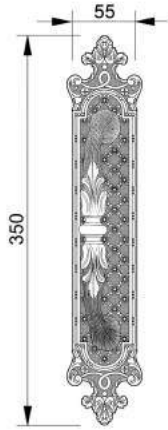

OX4631.D85.01
Individual sale