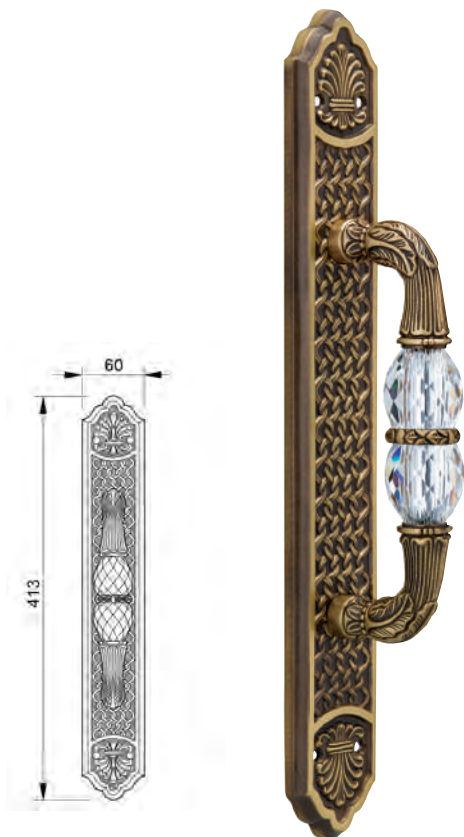

OM3005.S00.44
Individual sale