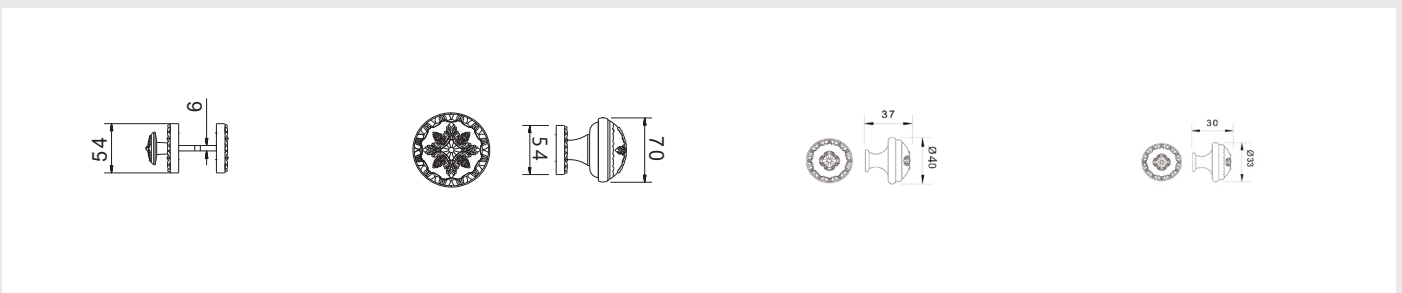

OWC075.6MM.**
Privacy button - Rounded serie

OC7524.000.**
Center fixed knob - Rounded serie
Individual sale
OP7524.000.**
Turn knob - Rounded serie

OZ2404.000**
Furniture knob - Medium size
Individual sale

OZ2403.000**
Furniture knob - Small size
Individual sale