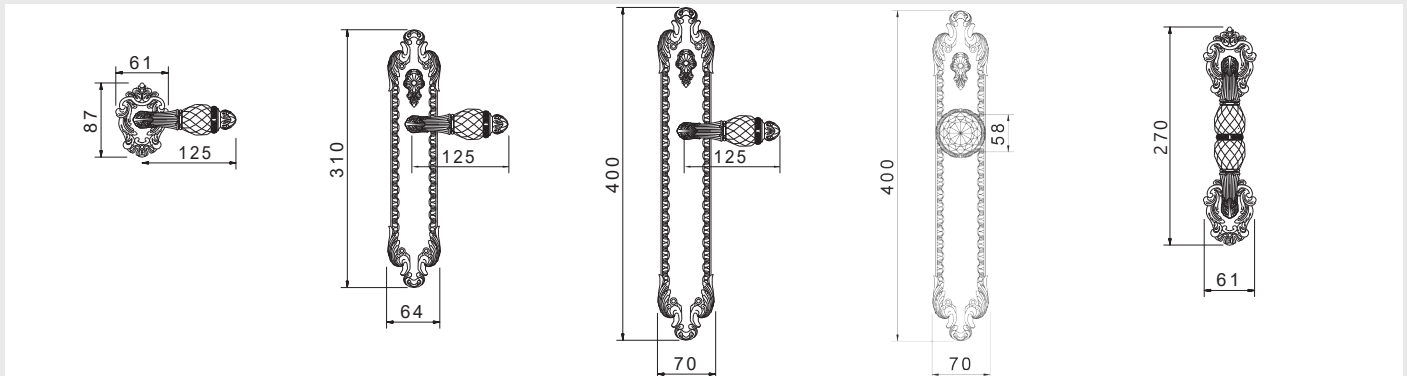

OR7441.000.**
Door handle on rose with
white Swarovski crystal

OA2841.000.**
Door handle on plate with
white Swarovski crystal

OA2441.000.**
Door handle on plate with
white Swarovski crystal

OD2448.000.**
Turn knob on plate with
white Swarovski crystal
Individual sale

ON7405.S00.**
Door pull handle with
white Swarovski crystal
Individual sale