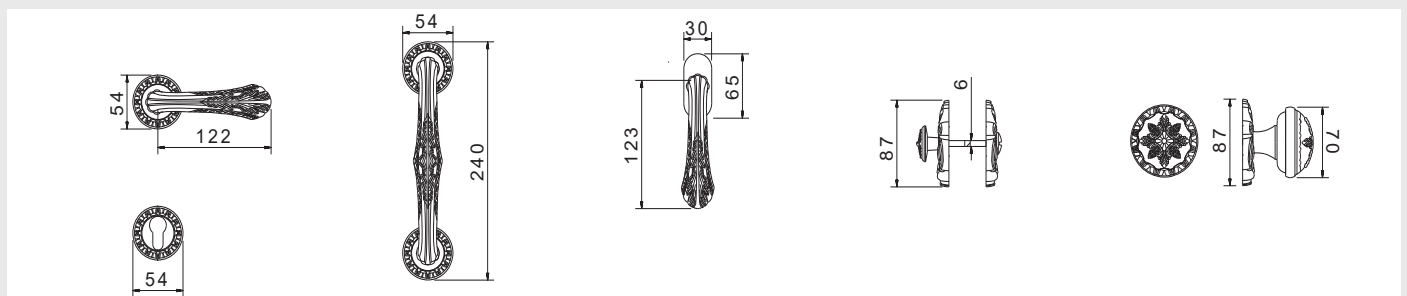

OR7524.000.**
Door handle on rose
OEY075.000.**
Keyhole - Individual sale

ON7524.000.**
Door pull handle
Individual sale

OV0724.000.**
Window handle
Individual sale

OWC074.6MM.**
Privacy button

OC7424.000.**
Center fixed knob - Individual sale
OP7424.000.**
Turn knob