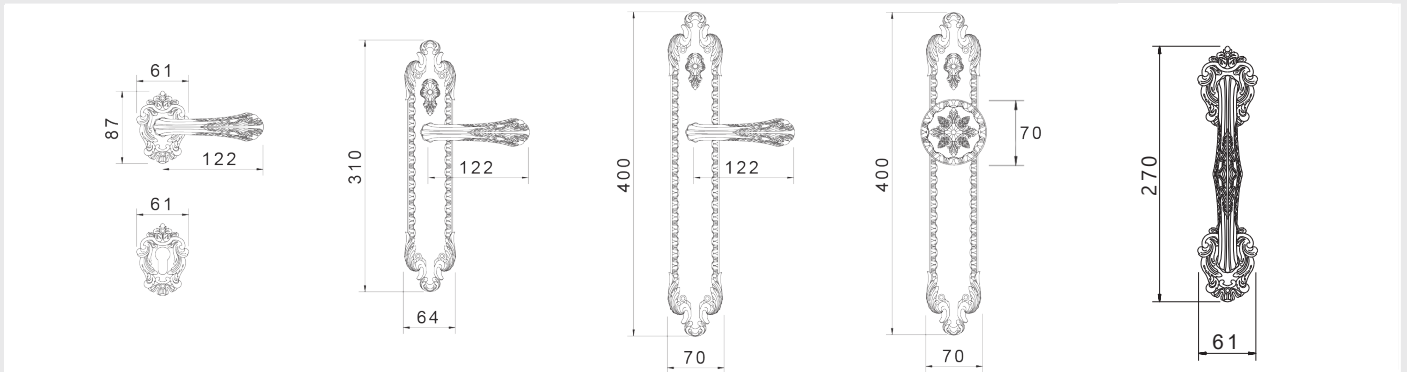

OR7424.000.**
Door handle on rose
OEY074.000.**
Keyhole - Individual sale

OA2824.000.**
Door handle on plate

OA2424.000.**
Door handle on plate

OD2424.000.**
Turn knob on plate
Individual sale

ON7424.000.**
Door pull handle
Individual sale