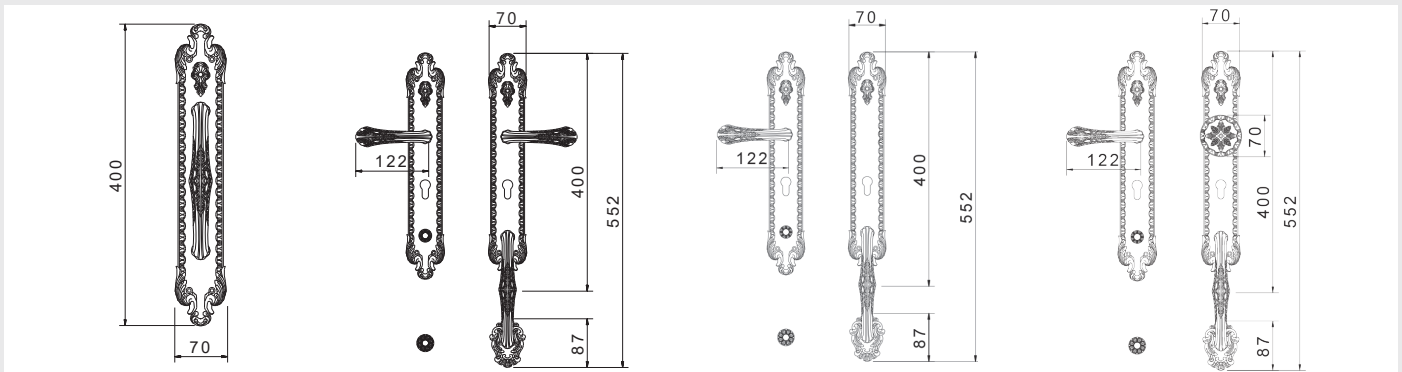

OM2424.000.**
Door pull handle on plate
Individual sale

OJ2415.85Y.**
Entrance door set and
keyhole europrofile

OJ2417.85Y.**
Entrance door set with keyhole
europrofile 85mm left

OJ2417.Z85.**
Entrance door set keyhole
europrofile 85mm with fixed knob