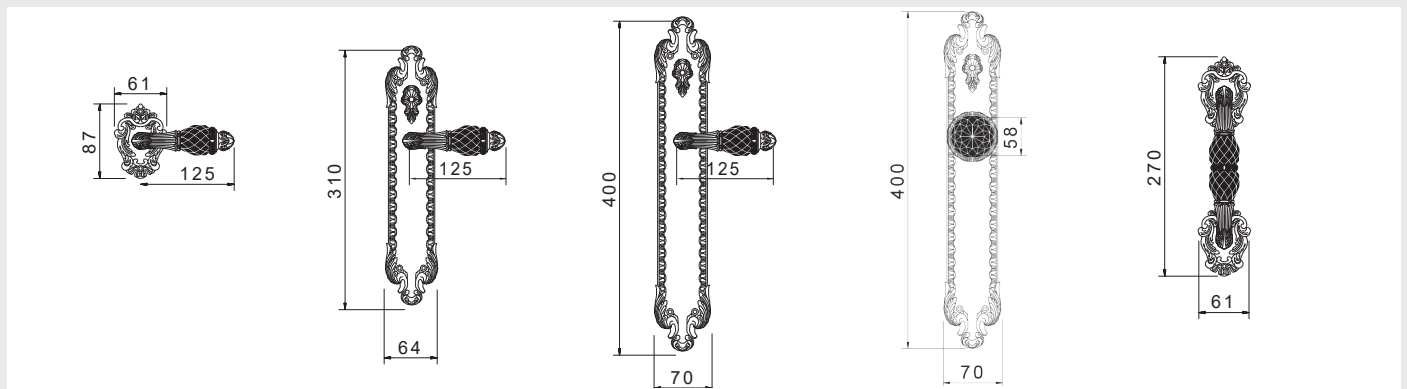

OR7441.N00.**
Door handle on rose with
black Swarovski crystal

OA2841.N00.**
Door handle on plate with
black Swarovski crystal

OA2441.N00.**
Door handle on plate with
black Swarovski crystal

OD2448.N00.**
Turn knob on plate with
black Swarovski crystal
Individual sale

ON7405.SN0.**
Door pull handle with
black Swarovski crystal
Individual sale