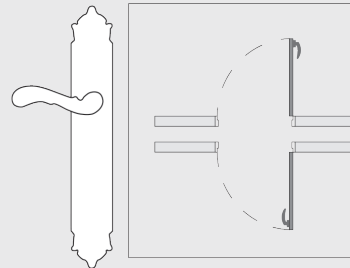

200 CODE
HALF LEVER HANDLE SET LEFT OPENING DOOR