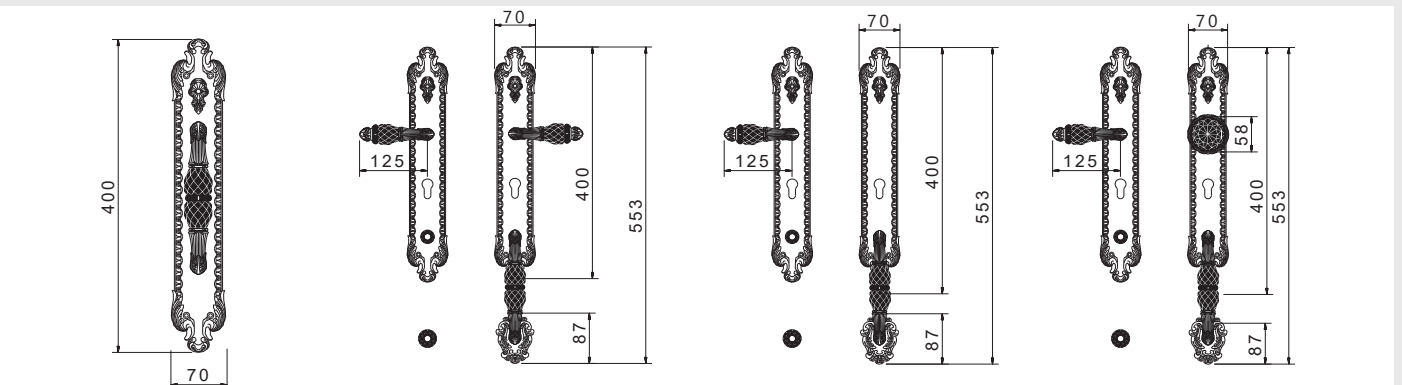

OM2405.SN0.**
Door pull handle on plate with black
Swarovski crystal - Individual sale

OJ2405.SN85Y.**
Entrance door set with black
Swarovski crystal and keyhole
europrofile

OJ2407.SN85Y.**
Entrance door set with black
Swarovski crystal and keyhole
europrofile 85mm left

OJ2407.SNZ85.**
Entrance door set with black Swarovski
crystal and keyhole europrofile 85mm
with fixed knob