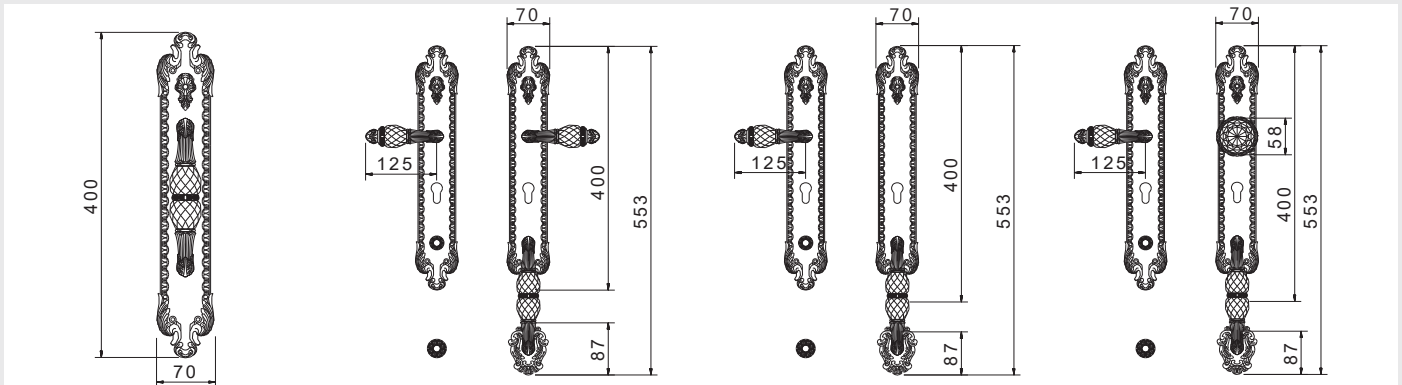

OR7524.000.**
 Door handle on rose
OEY075.000.**
 Keyhole - Individual sale

ON7524.000.**
 Door pull handle
 Individual sale

OV0724.000.**
 Window handle
 Individual sale

OWC074.6MM.**
 Privacy button

OC7424.000.**
 Center fixed knob - Individual sale
OP7424.000.**
 Turn knob

OM2424.000.**
Door pull handle on plate
Individual sale

OJ2415.85Y.**
Entrance door set and
keyhole europrofile

OJ2417.85Y.**
Entrance door set with keyhole
europrofile 85mm left

OJ2417.Z85.**
Entrance door set keyhole
europrofile 85mm with fixed knob