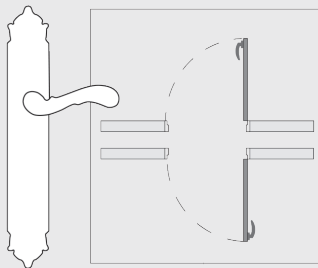

EXAMPLES OF VARIATIONS

100 CODE
HALF LEVER HANDLE SET RIGHT OPENING DOOR