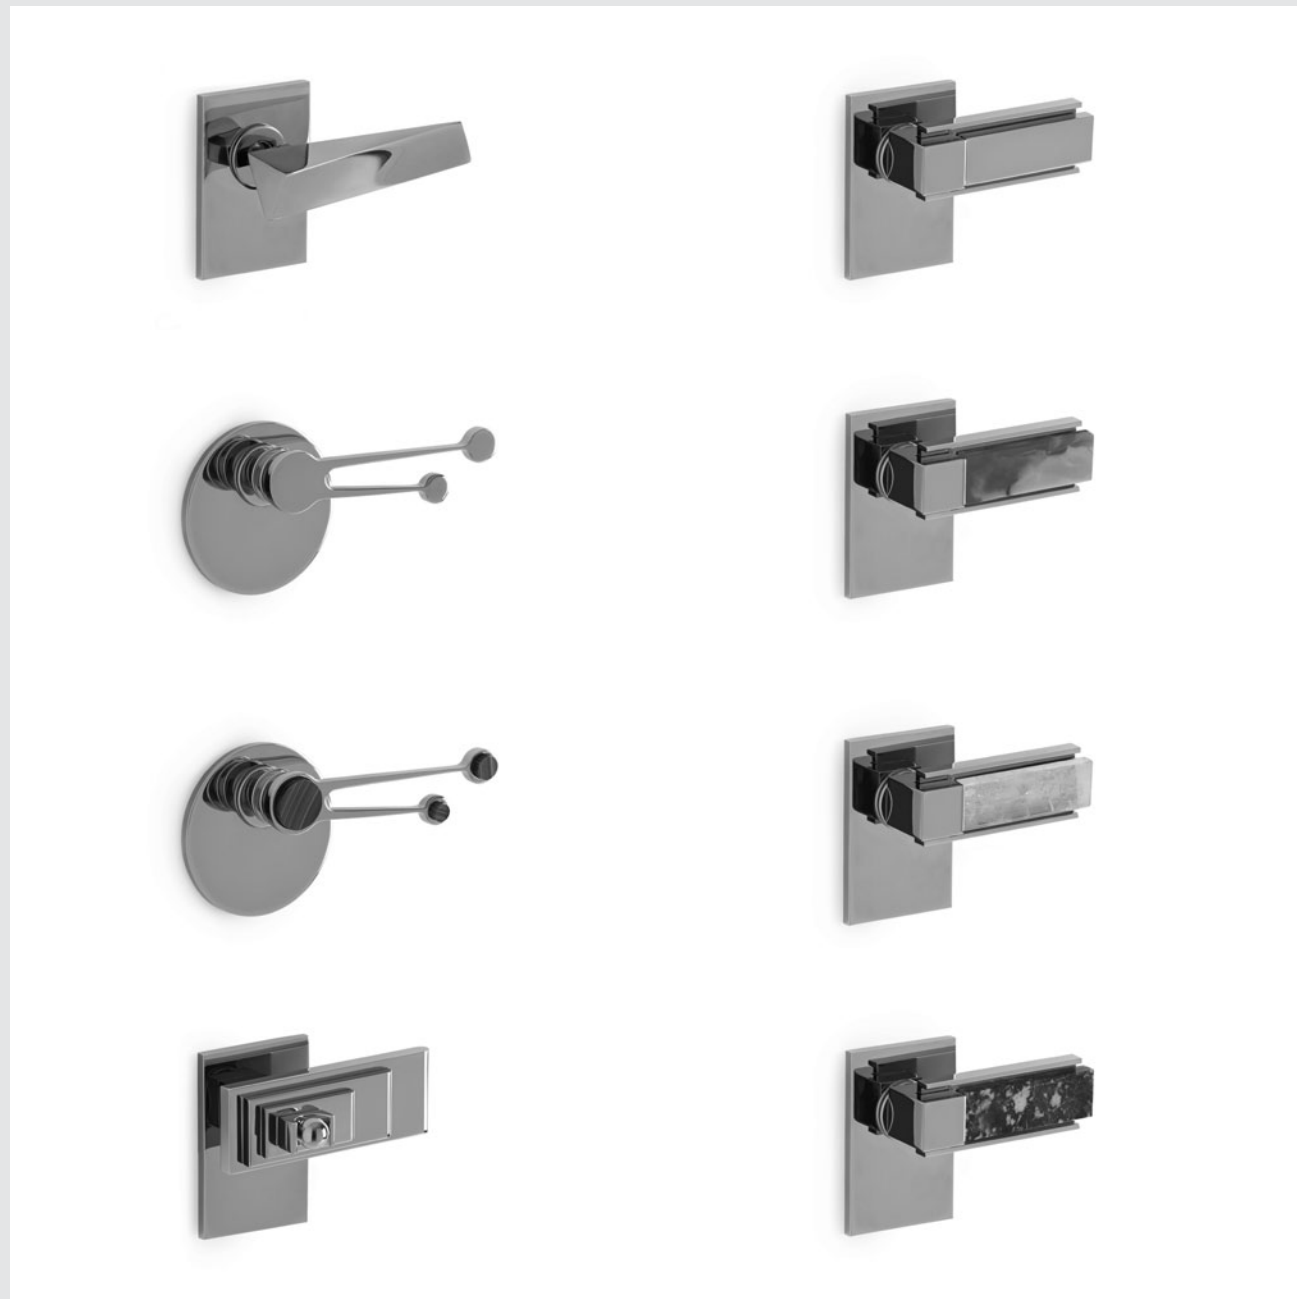

HARDWARE

HARDWARE

CONTENTS

DOOR LEVERS	11
DOOR KNOBS	21
BACK PLATES, PUSH PLATES, & FLUSH PULLS	31
Elongated Back Plate Systems	32
Push Plates	50
Flush Pulls	52
DOOR TRIM	59
Paumelle Hinges	60
Butt Hinges	64
Cremone Bolts	66
Slide Bolts	68
Decorative Box Lock Covers	70
Thumb Turns	71
Keyhole & Cylinder Covers.....	72
Latches	73
Door Stops	74
Door Bell Covers	75
BAR PULLS	77
CABINET & DRAWER KNOBS	85

DOOR LEVERS

SHERLE WAGNER HARDWARE INCLUDES:

Door Levers; Door Knobs; Back Plates, Push Plates, and Flush Pulls; Door Trim; Bar Pulls; and Cabinet & Drawer Knobs.

Hardware extends the style and impact of Sherle Wagner beyond the bath and into the home. Whether the style is contemporary, classic, traditional, or ornate, beauty is in the details. A Sherle Wagner door knob promises taste and style upon entering the room.

Sherle Wagner Hardware is cast in solid brass or bronze, hand chased and polished, and plated in any of a vast choice of finishes. Semiprecious stone and onyx pieces accent the home with moments of beauty. China elements are hand decorated by our highly skilled artisans.