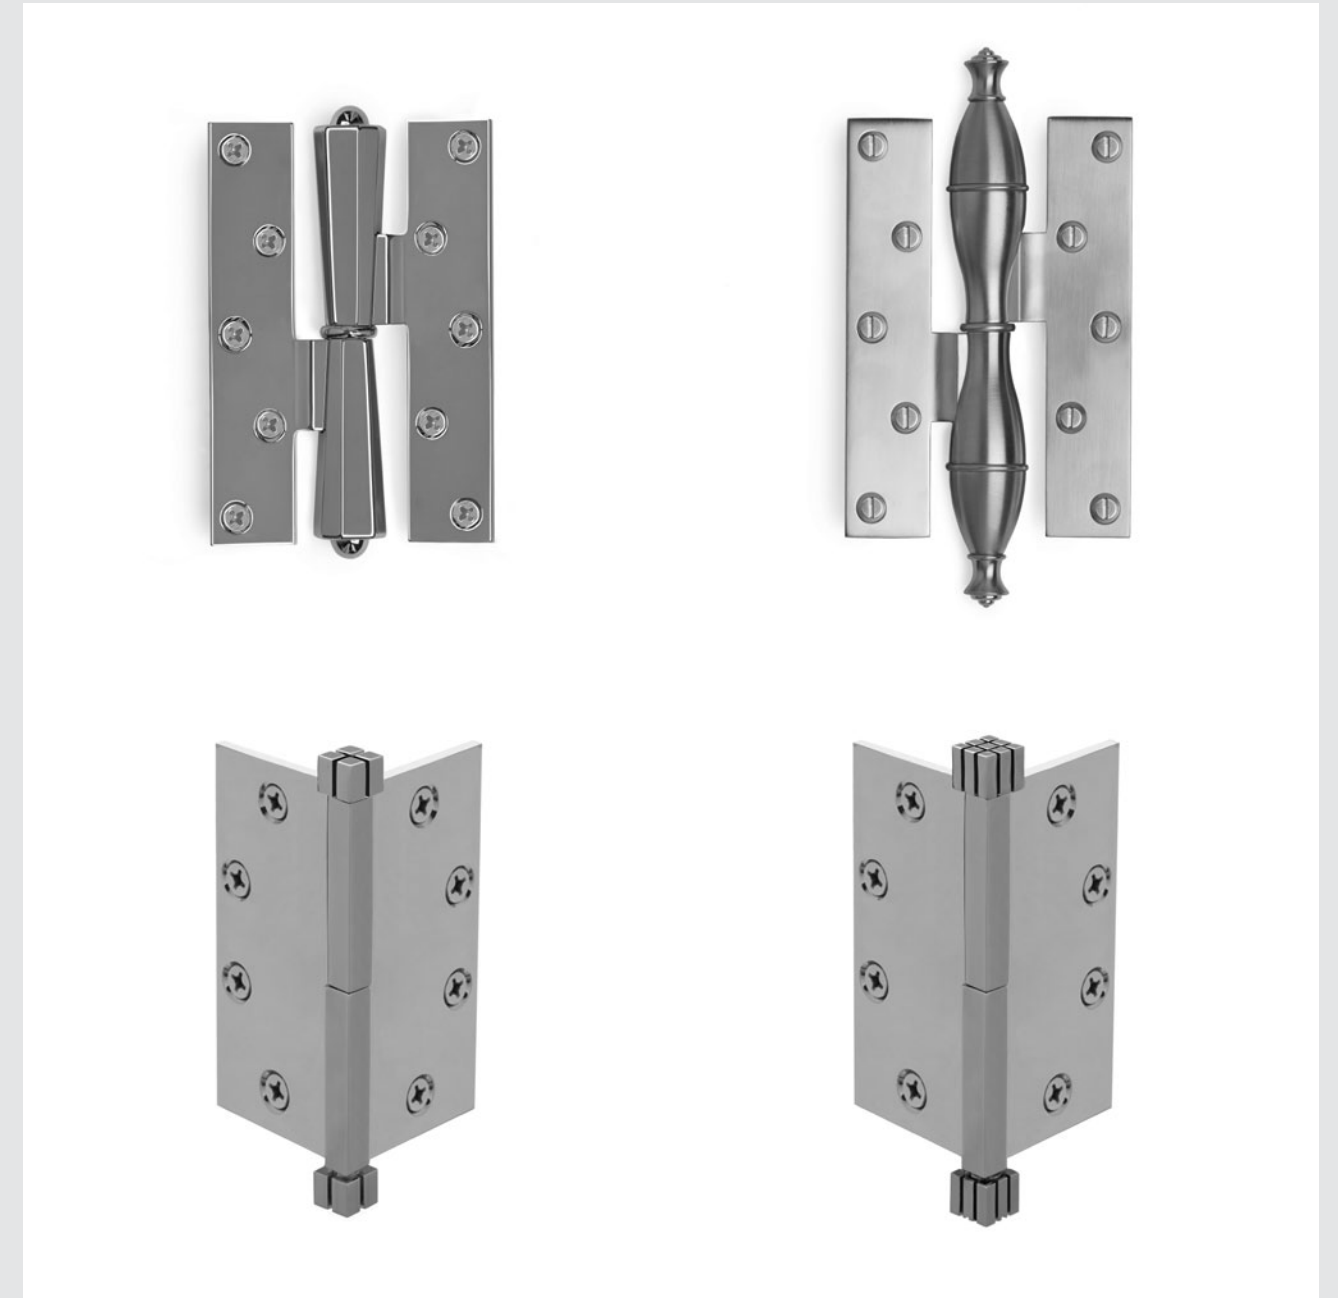

TOP

- **HARRISON HINGE** // 0035-HNGE
- **GREY HINGE** // 0031-HNGE

BOTTOM

- **QUAD FINIAL** // 2003-HFIN
- **NOVEM FINIAL** // 2004-HFIN

FINIALS SHOWN ON SQUARE BARREL PAUMELLE BUTT HINGE // PBHG-SQ45