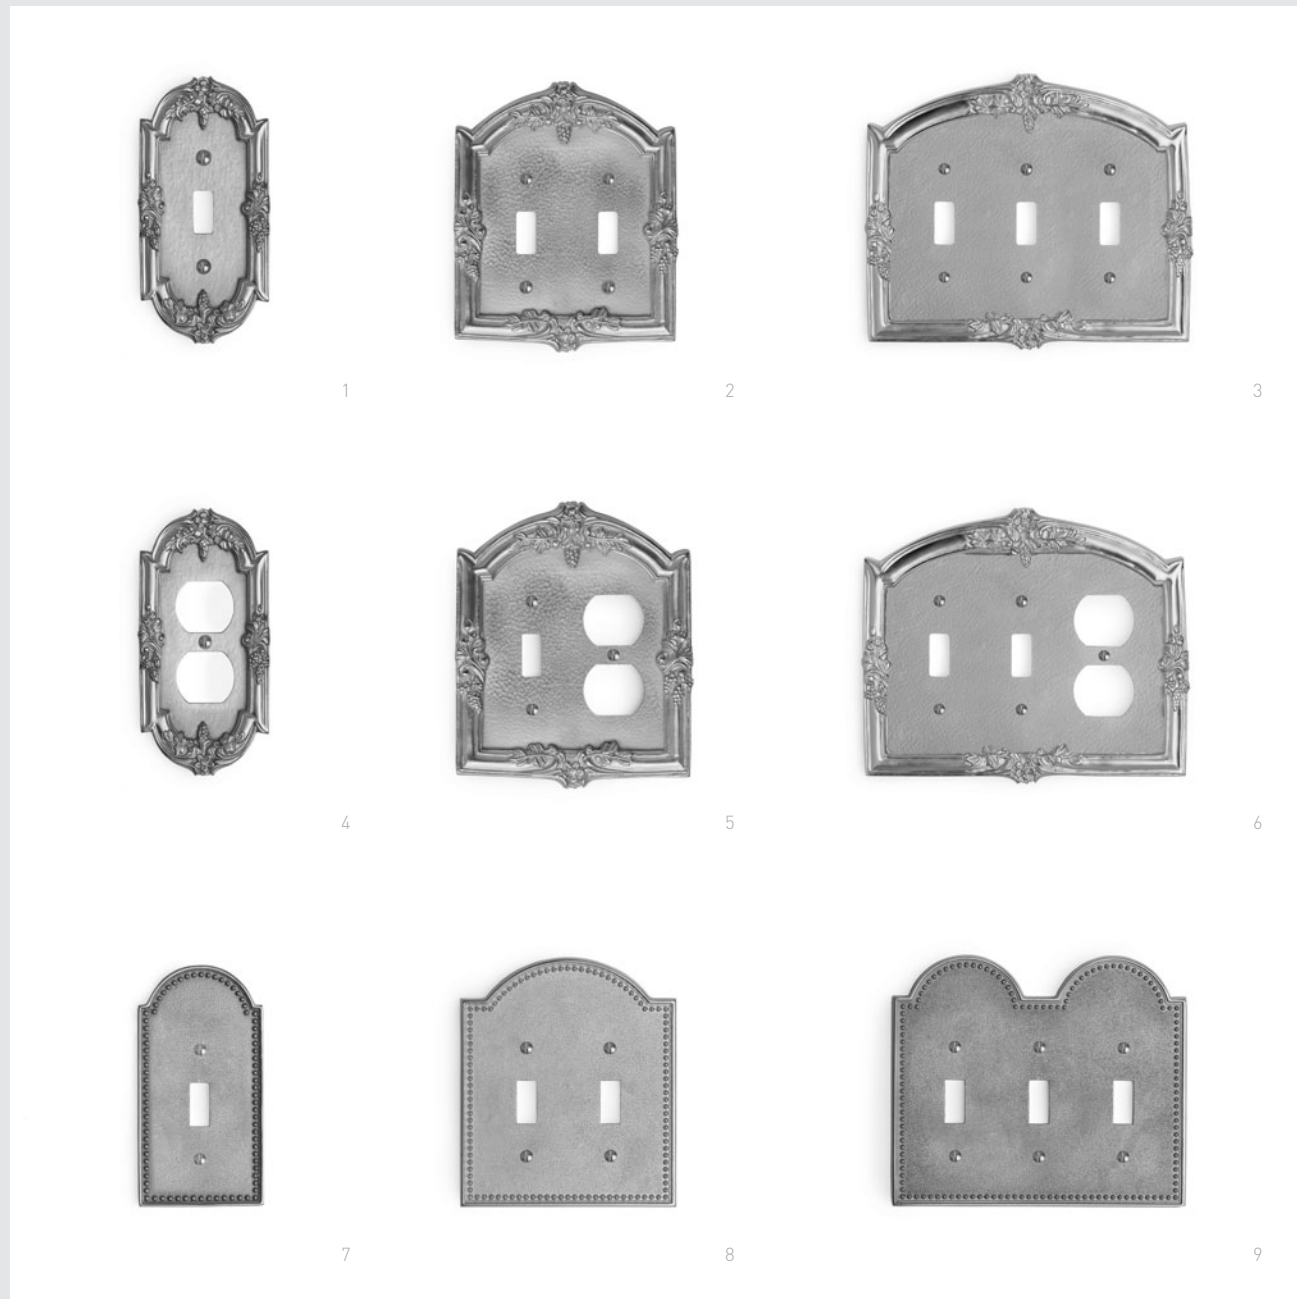

ELECTRICAL COVERS

1. GRAPES SWITCH PLATE // 0458-SWT
2. GRAPES DOUBLE SWITCH PLATE // 0458D-SWT
3. GRAPES TRIPLE SWITCH PLATE // 0458T-SWT
4. GRAPES DUPLEX PLUG PLATE // 0458-PLG
5. GRAPES SWITCH AND DUPLEX PLUG PLATE // 0458D-SWT-PLG
6. GRAPES DOUBLE SWITCH AND DUPLEX PLUG PLATE // 0458T-SWT-PLG
7. BEADED SWITCH PLATE // 0464-SWT
8. BEADED DOUBLE SWITCH PLATE // 0464D-SWT
9. BEADED TRIPLE SWITCH PLATE // 0464T-SWT