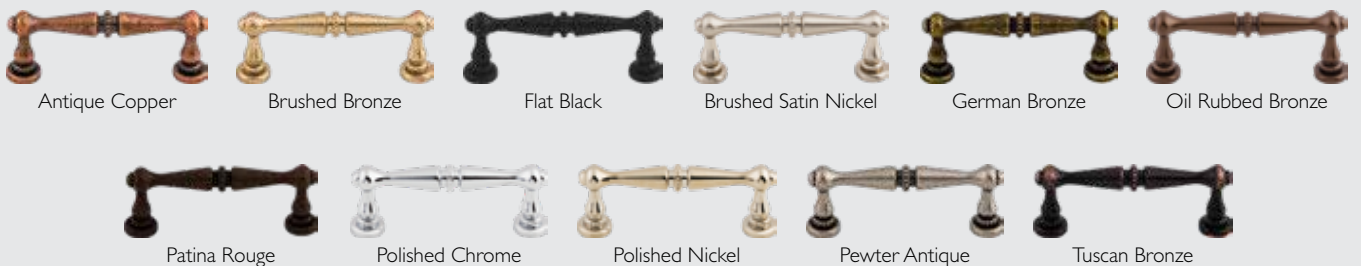

Edwardian Collection

EDWARDIAN PULLS

	ANTIQUE COPPER	BRUSHED BRONZE	FLAT BLACK	BRUSHED SATIN NICKEL	GERMAN BRONZE	OIL RUBBED BRONZE	PATINA ROUGE	POLISHED CHROME	POLISHED NICKEL	PEWTER ANTIQUE	TUSCAN BRONZE
3" cc Pull	M1713	M1717	M1722	M1714	M1720	M1719	M1718	M1716	M1715	M1721	M1712
3 3/4" cc Pull	-	M1857	-	-	M915	M916	-	M1938	M1939	M914	M1940
5" cc Pull	-	M1858	-	-	M918	M919	-	M1941	M1942	M917	M1943
8 3/4" cc Pull	-	M1859	-	-	M921	M922	-	M1944	M1945	M920	M1946
12" cc Appliance	-	TK158BB	-	-	TK158GBZ	TK158ORB	-	TK158PC	TK158PN	TK158PTA	TK158TB

FINISHES