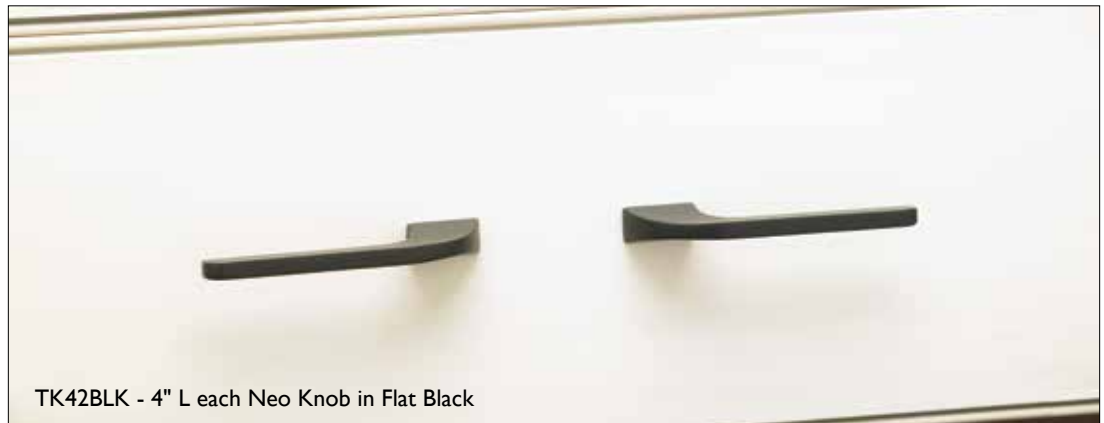

TK42BLK - 4" L each Neo Knob in Flat Black

NEO KNOBS & PULLS

	FLAT BLACK	BRUSHED SATIN NICKEL	GERMAN BRONZE	OIL RUBBED BRONZE	POLISHED CHROME	POLISHED NICKEL	PEWTER ANTIQUE	TUSCAN BRONZE
¾" Thumb Knob	TK52BLK	TK52BSN	TK52GBZ	TK52ORB	TK52PC	TK52PN	TK52PTA	TK52TB
4" L each Neo Knob	TK42BLK	TK42BSN	TK42GBZ	TK42ORB	TK42PC	TK42PN	TK42PTA	TK42TB
3" cc Center Pull	TK43BLK*	TK43BSN*	TK43GBZ*	TK43ORB*	TK43PC*	TK43PN*	TK43PTA*	TK43TB*
3" cc Pull	TK44BLK	TK44BSN	TK44GBZ	TK44ORB	TK44PC	TK44PN	TK44PTA	TK44TB
6" cc Pull	TK45BLK	TK45BSN	TK45GBZ	TK45ORB	TK45PC	TK45PN	TK45PTA	TK45TB
12" cc Pull	TK46BLK	TK46BSN	TK46GBZ	TK46ORB	TK46PC	TK46PN	TK46PTA	TK46TB
12" cc Appliance Pull	TK47BLK	TK47BSN	TK47GBZ	TK47ORB	TK47PC	TK47PN	TK47PTA	TK47TB