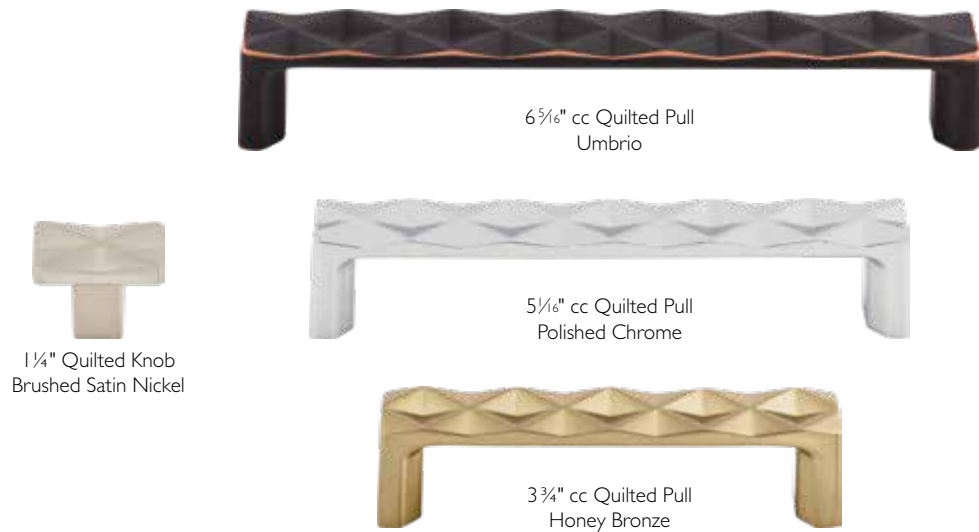

QUILTED KNOB & PULLS

US Patents D764,254 S; D763,655 S

	ASH GRAY	FLAT BLACK	BRUSHED SATIN NICKEL	HONEY BRONZE	POLISHED CHROME	POLISHED NICKEL	SABLE	UMBRIO
1 1/4" Knob	TK560AG	TK560BLK	TK560BSN	TK560HB	TK560PC	TK560PN	TK560SAB	TK560UM
3 3/4" cc Pull	TK561AG	TK561BLK	TK561BSN	TK561HB	TK561PC	TK561PN	TK561SAB	TK561UM
5 1/16" cc Pull	TK562AG	TK562BLK	TK562BSN	TK562HB	TK562PC	TK562PN	TK562SAB	TK562UM
6 5/16" cc Pull	TK563AG	TK563BLK	TK563BSN	TK563HB	TK563PC	TK563PN	TK563SAB	TK563UM