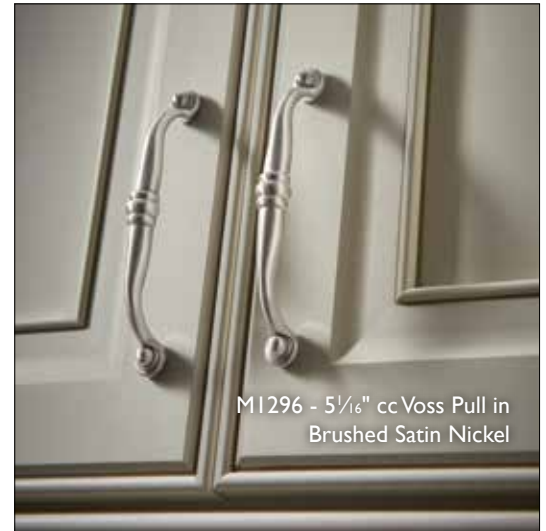

M1296 - 5 1/16" cc Voss Pull in
Brushed Satin Nickel

VOSS PULLS

	ANTIQU COPPER	BRUSHED BRONZE	BRUSHED SATIN NICKEL	GERMAN BRONZE	POLISHED NICKEL	PEWTER ANTIQU	TUSCAN BRONZE
3 3/4" cc Voss Pull	M485*	M1643	M1326	–	M1327	M483	M1642
5 1/16" cc Voss Pull	–	–	M1296	M482	M1297	M479	–