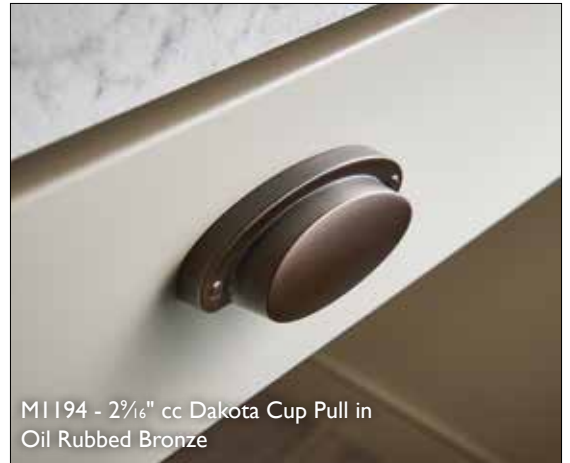

2³/₁₆" cc Dakota Cup Pull
Honey Bronze

1¹/₄" Bergen Knob
Honey Bronze

M1194 - 2³/₁₆" cc Dakota Cup Pull in
Oil Rubbed Bronze

CUP PULL & KNOBS

	ASH GRAY	BRUSHED BRONZE	FLAT BLACK	BRUSHED SATIN NICKEL	HONEY BRONZE	OIL RUBBED BRONZE	PATINA ROUGE	POLISHED CHROME	POLISHED NICKEL	PEWTER ANTIQUE	TUSCAN BRONZE
1 ¹ / ₄ " Bergen Knob	M1567	M1605	M1680	M1119	M1568	M1200	M1201	M1121	M1321	M1202	M1902
2 ³ / ₁₆ " cc Dakota Cup Pull	M2219	–	M1685	M1298	M2221	M1194	M1195	M1900	M1299	M1196	M1901