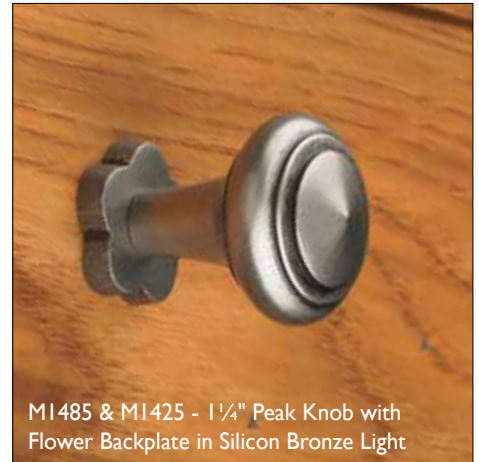

Aspen Collection - *hand finished solid cast bronze*

PEAK KNOBS

	LIGHT BRONZE	MEDIUM BRONZE	MAHOGANY BRONZE	SILICON LIGHT BRONZE
1" Knob	M1481	M1482	M1483	M1480
1 1/4" Knob	M1486	M1487	M1488	M1485
1 3/8" Knob	M1491	M1492	M1493	M1490
2" Knob	M1496	M1497	M1498	M1495

M1485 & M1425 - 1 1/4" Peak Knob with Flower Backplate in Silicon Bronze Light