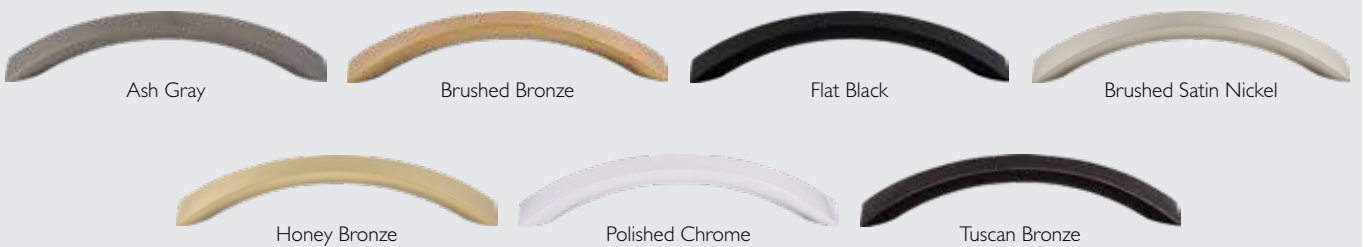

FINISHES

Ash Gray

Brushed Bronze

Flat Black

Brushed Satin Nickel

Honey Bronze

Polished Chrome

Tuscan Bronze