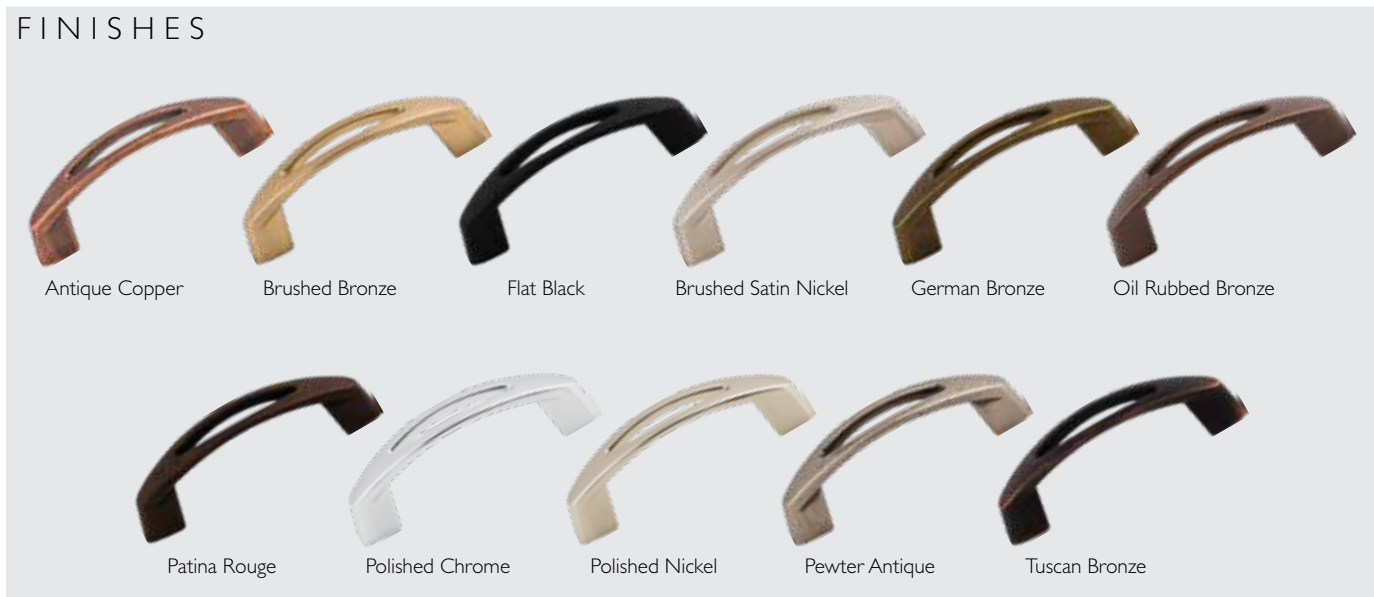

FINISHES

Antique Copper

Brushed Bronze

Flat Black

Brushed Satin Nickel

German Bronze

Oil Rubbed Bronze

Patina Rouge

Polished Chrome

Polished Nickel

Pewter Antique

Tuscan Bronze