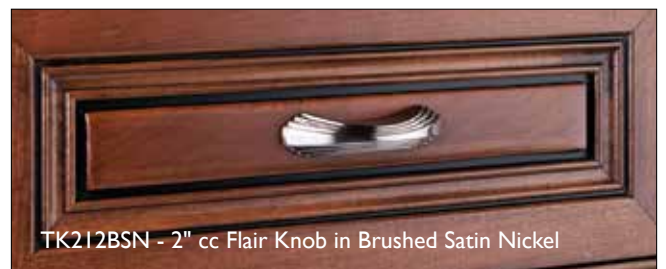

TK212BSN - 2" cc Flair Knob in Brushed Satin Nickel

SYDNEY HARBOUR KNOBS & PULLS

US Patents D680,412; D679,568; D679,569

	BRUSHED SATIN NICKEL	POLISHED CHROME	POLISHED NICKEL	PEWTER ANTIQUÉ	SABLE	UMBRIÓ
2" cc Flair Knob	TK212BSN	TK212PC	TK212PN	TK212PTA	TK212SAB	TK212UM
5" cc Flair Pull	TK213BSN	TK213PC	TK213PN	TK213PTA	TK213SAB	TK213UM
5" cc Thin Pull	TK216BSN	TK216PC	TK216PN	TK216PTA	TK216SAB	TK216UM
9" cc Flair Pull	TK214BSN	TK214PC	TK214PN	TK214PTA	TK214SAB	TK214UM
12" cc Appliance Pull	TK215BSN	TK215PC	TK215PN	TK215PTA	TK215SAB	TK215UM