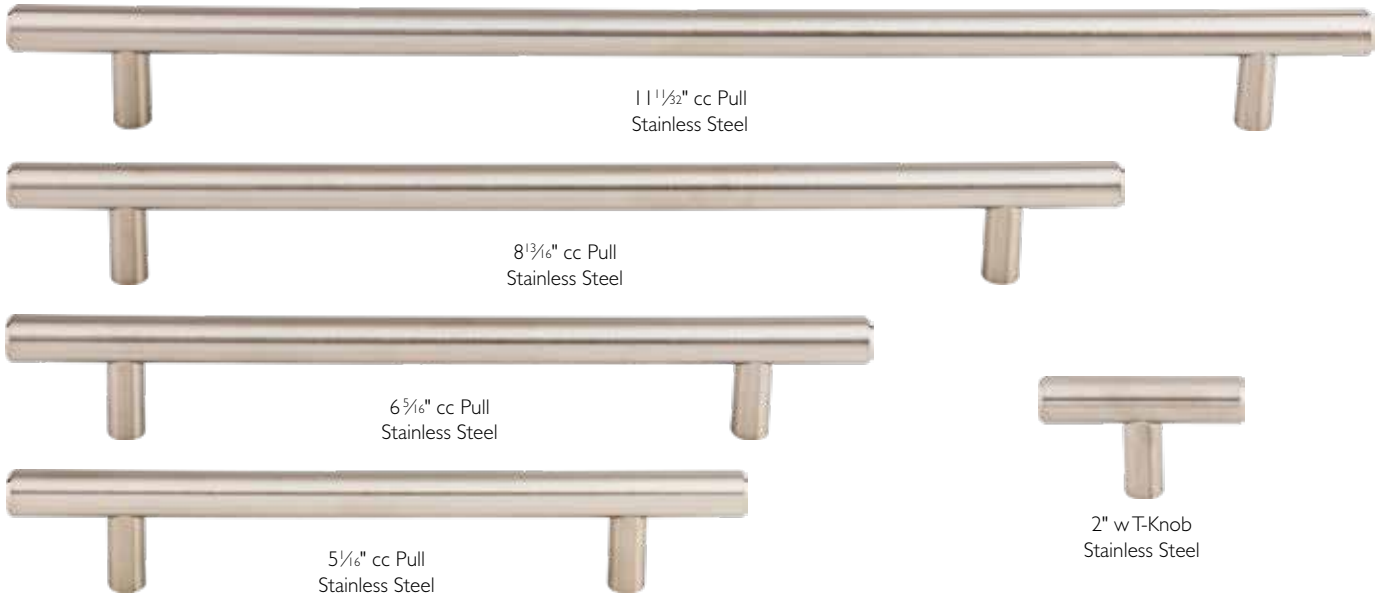

MODERN METRO TAB PULLS

STAINLESS STEEL

2" cc Tab Pull	TK275SS
5" cc Tab Pull	TK276SS
8" cc Tab Pull	TK277SS

back side cutout

5" cc Tab Pull
Stainless Steel

2" cc Tab Pull
Stainless Steel

SS304 Stainless Steel Collection