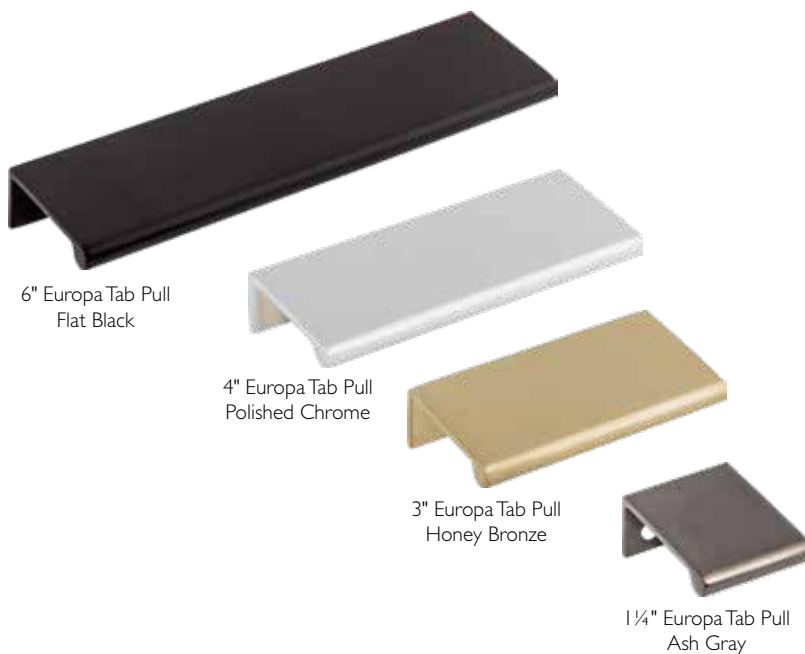

EUROPA TAB PULLS

	ASH GRAY	FLAT BLACK	BRUSHED SATIN NICKEL	HONEY BRONZE	POLISHED CHROME	POLISHED NICKEL
1¼" L, 5/8" cc Tab Pull	TK500AG	TK500BLK	TK500BSN	TK500HB	TK500PC	TK500PN
3" L, 2" cc Tab Pull	TK501AG	TK501BLK	TK501BSN	TK501HB	TK501PC	TK501PN
4" L, 3" cc Tab Pull	TK502AG	TK502BLK	TK502BSN	TK502HB	TK502PC	TK502PN
6" L, 5" cc Tab Pull	TK503AG	TK503BLK	TK503BSN	TK503HB	TK503PC	TK503PN