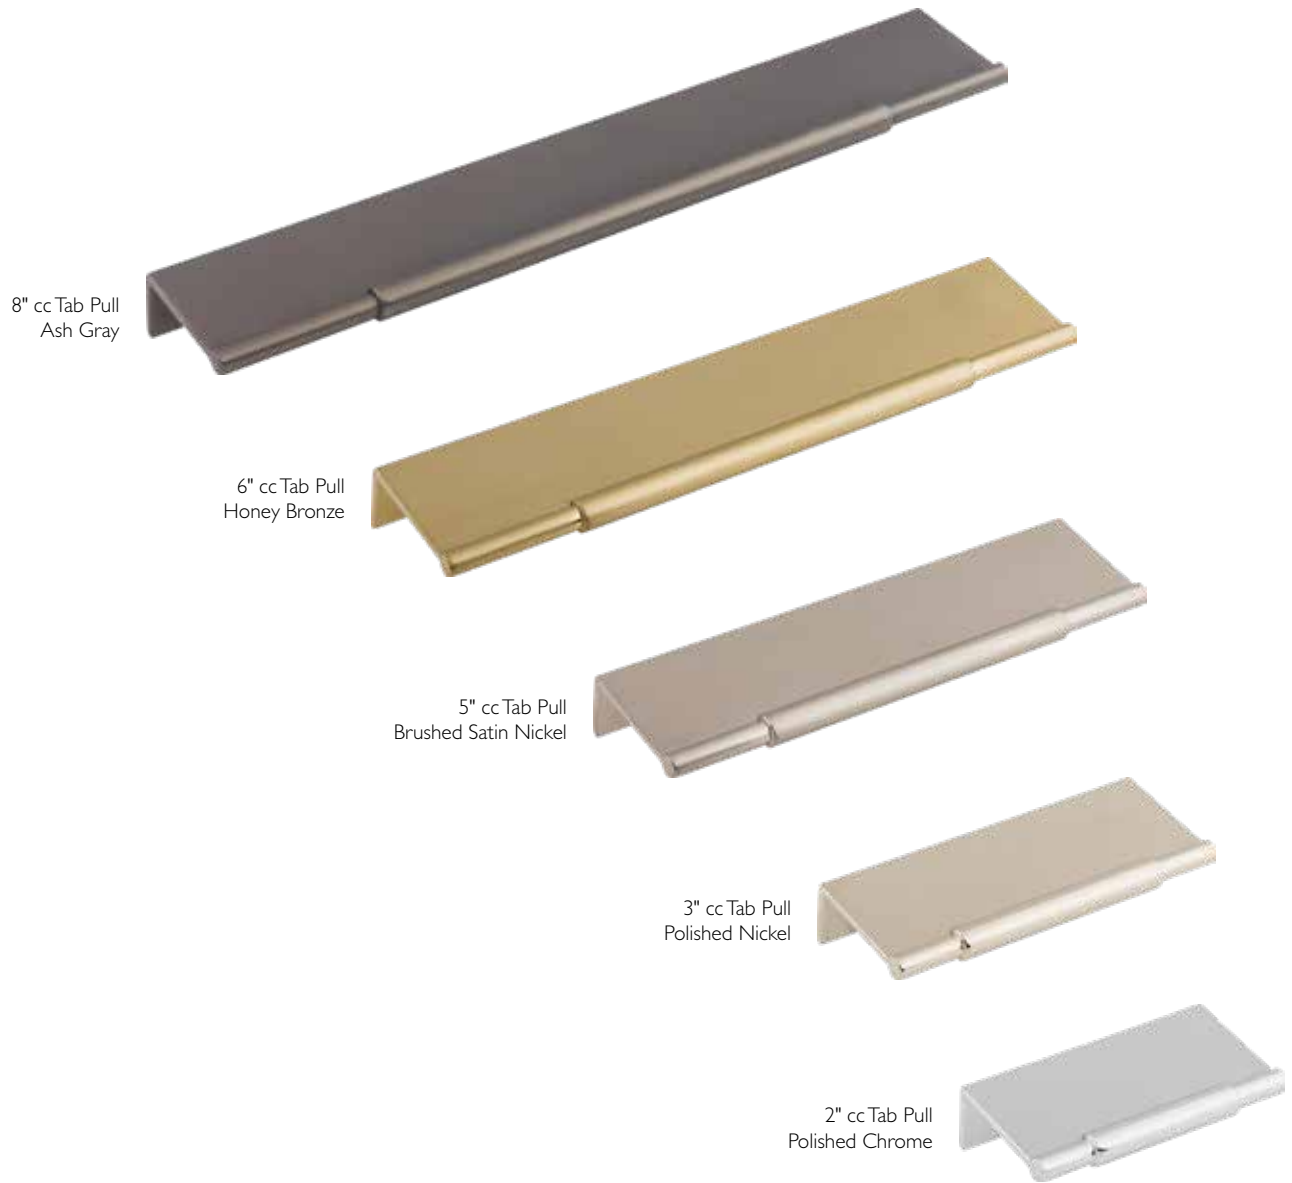

Lynwood™ Collection

CRESTVIEW TAB PULLS

	ASH GRAY	FLAT BLACK	BRUSHED SATIN NICKEL	HONEY BRONZE	POLISHED CHROME	POLISHED NICKEL
3" L, 2" cc Tab Pull	TK970AG	TK970BLK	TK970BSN	TK970HB	TK970PC	TK970PN
4" L, 3" cc Tab Pull	TK971AG	TK971BLK	TK971BSN	TK971HB	TK971PC	TK971PN
6" L, 5" cc Tab Pull	TK972AG	TK972BLK	TK972BSN	TK972HB	TK972PC	TK972PN
8" L, 6" cc Tab Pull	TK973AG	TK973BLK	TK973BSN	TK973HB	TK973PC	TK973PN